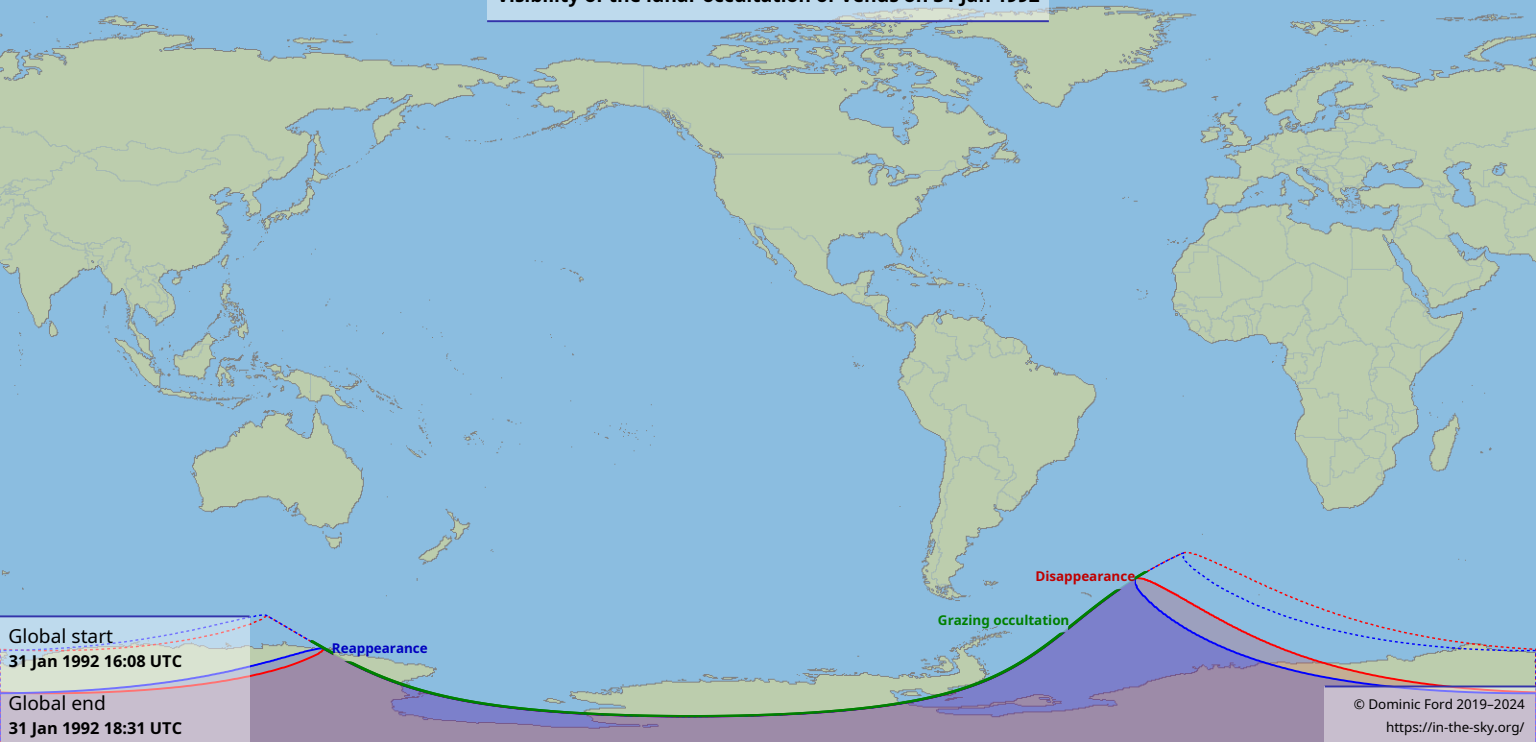

Visibility of the lunar occultation of Venus on 31 Jan 1992

Global start
31 Jan 1992 16:08 UTC

Reappearance

Grazing occultation

Disappearance

Global end
31 Jan 1992 18:31 UTC