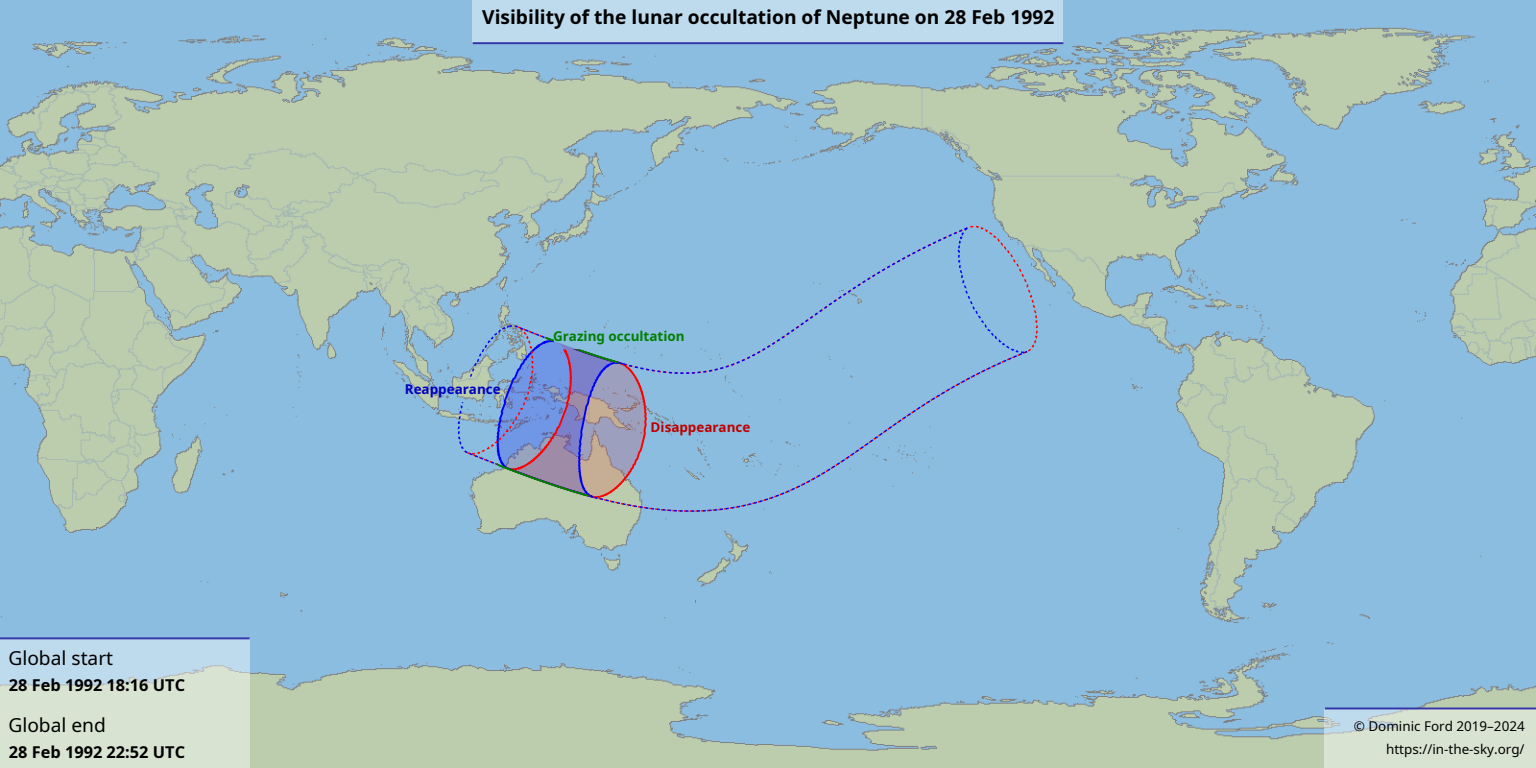

# Visibility of the lunar occultation of Neptune on 28 Feb 1992

Global start  
28 Feb 1992 18:16 UTC

Global end  
28 Feb 1992 22:52 UTC