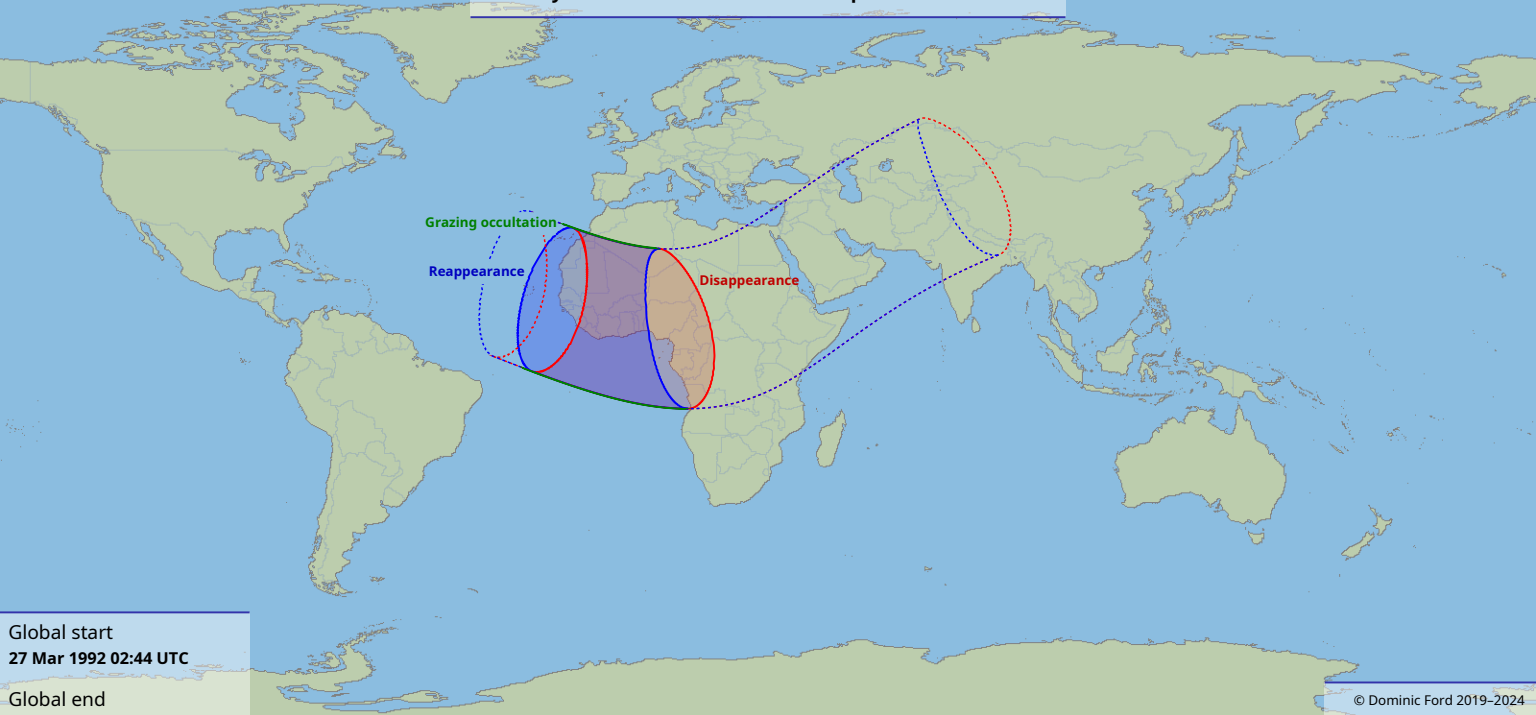

# Visibility of the lunar occultation of Neptune on 27 Mar 1992

Global start  
27 Mar 1992 02:44 UTC

Global end  
27 Mar 1992 07:00 UTC