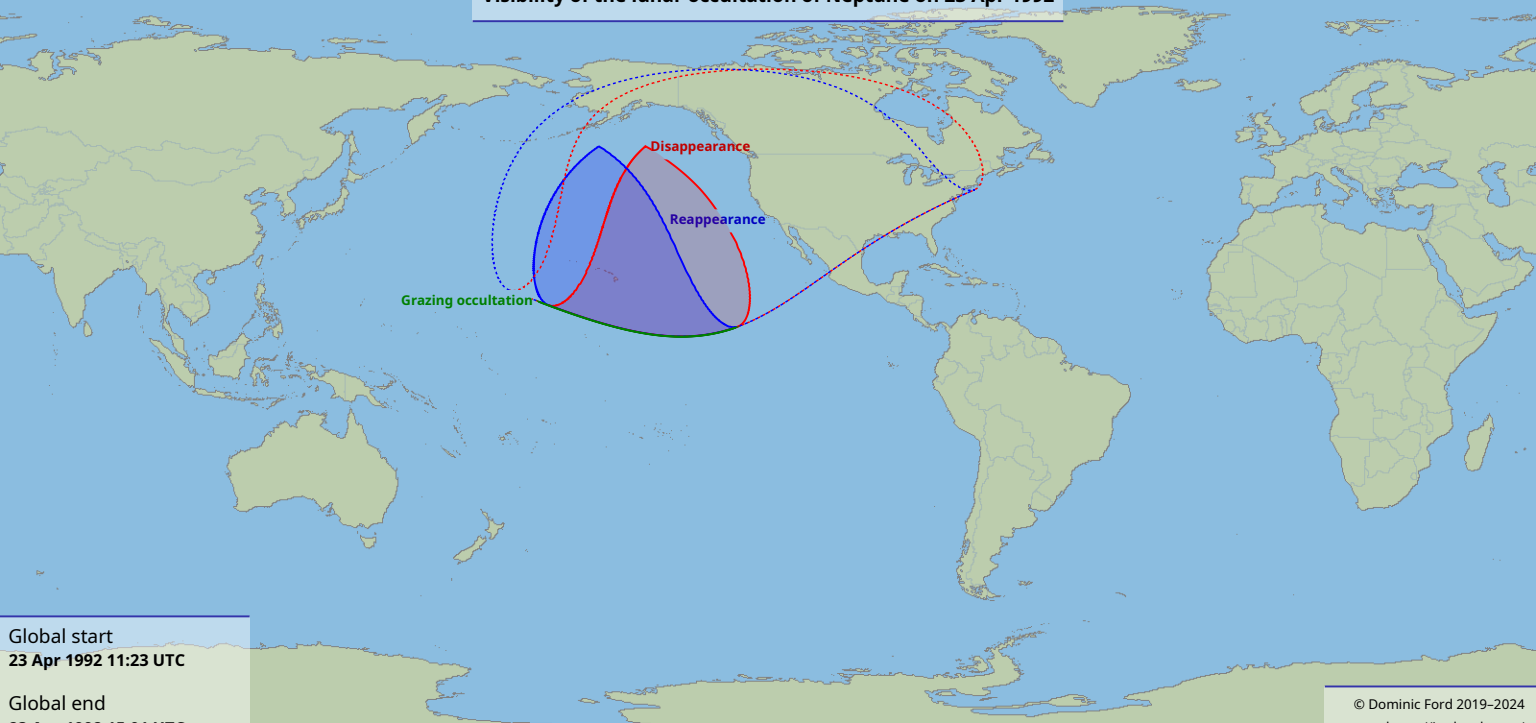

Visibility of the lunar occultation of Neptune on 23 Apr 1992

Global start
23 Apr 1992 11:23 UTC

Global end
23 Apr 1992 15:01 UTC