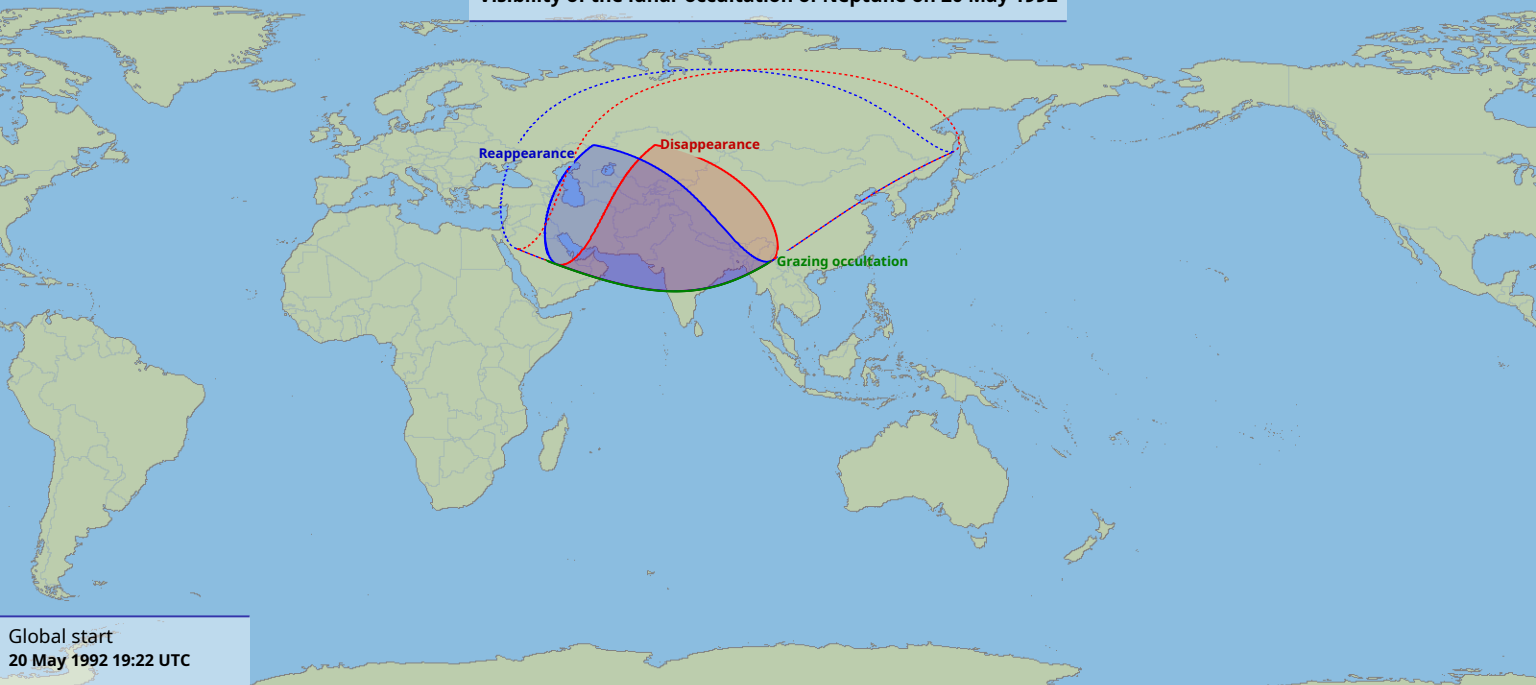

Visibility of the lunar occultation of Neptune on 20 May 1992

Global start
20 May 1992 19:22 UTC

Global end
20 May 1992 22:28 UTC