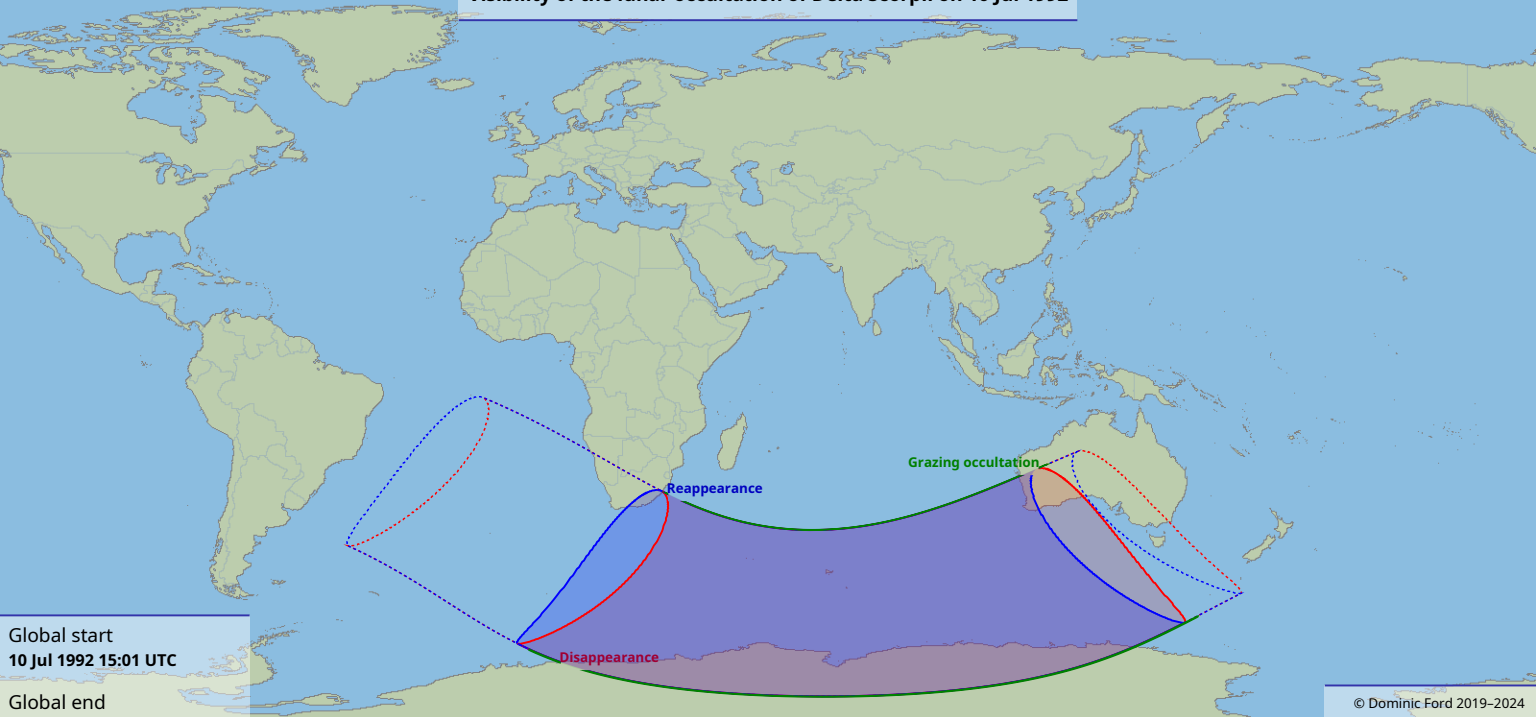

Visibility of the lunar occultation of Delta Scorpii on 10 Jul 1992

Global start
10 Jul 1992 15:01 UTC

Global end
10 Jul 1992 19:04 UTC