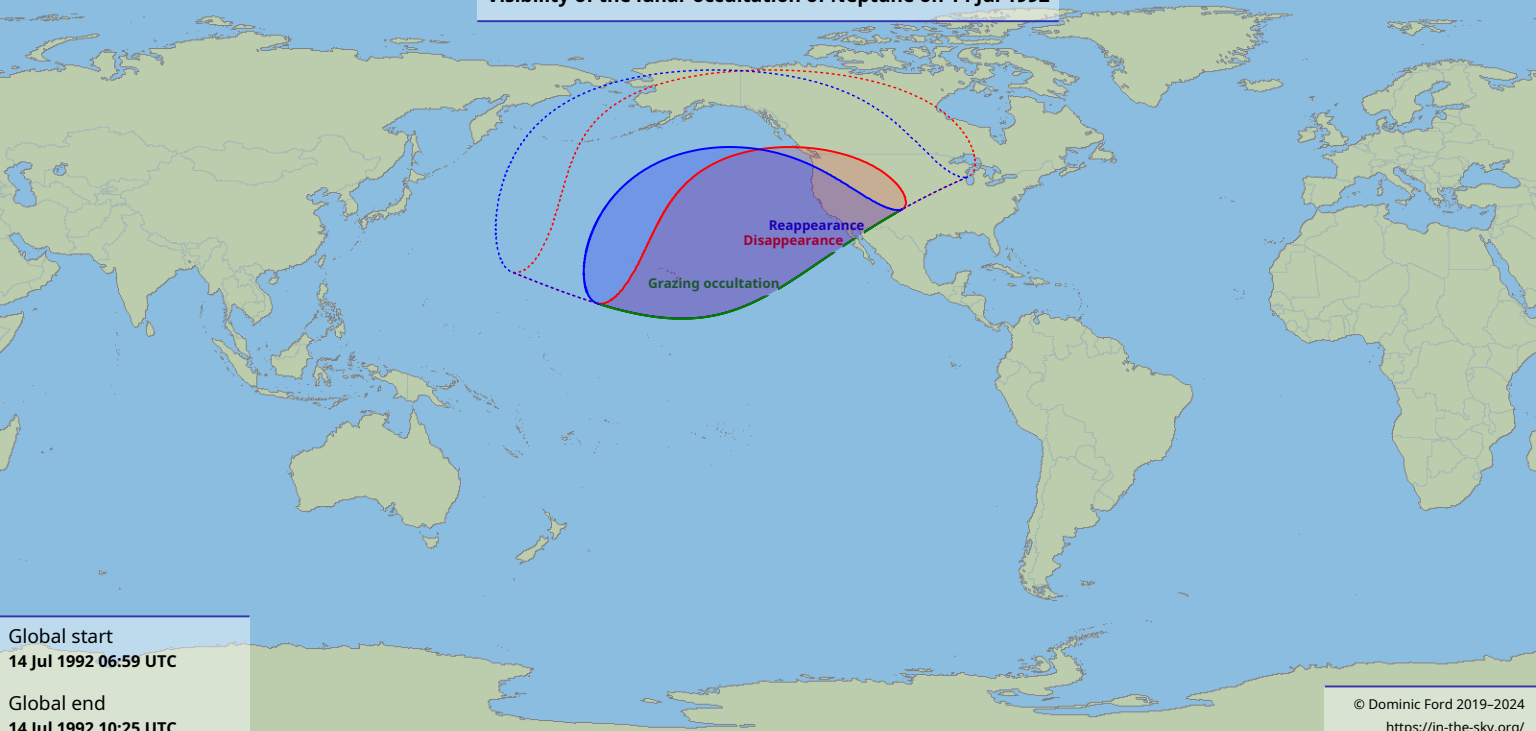

Visibility of the lunar occultation of Neptune on 14 Jul 1992

Global start
14 Jul 1992 06:59 UTC

Global end
14 Jul 1992 10:25 UTC