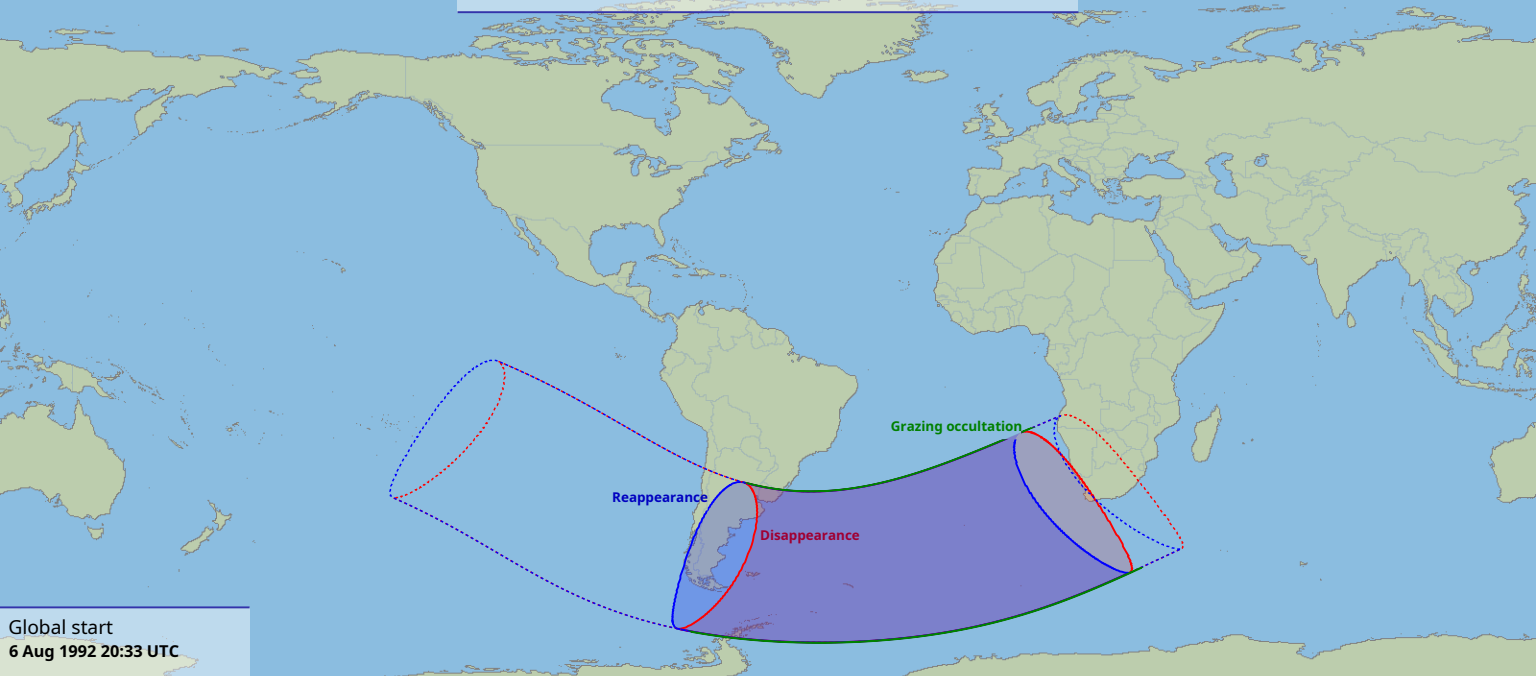

# Visibility of the lunar occultation of Delta Scorpii on 6 Aug 1992

Global start  
6 Aug 1992 20:33 UTC

Global end  
7 Aug 1992 00:47 UTC