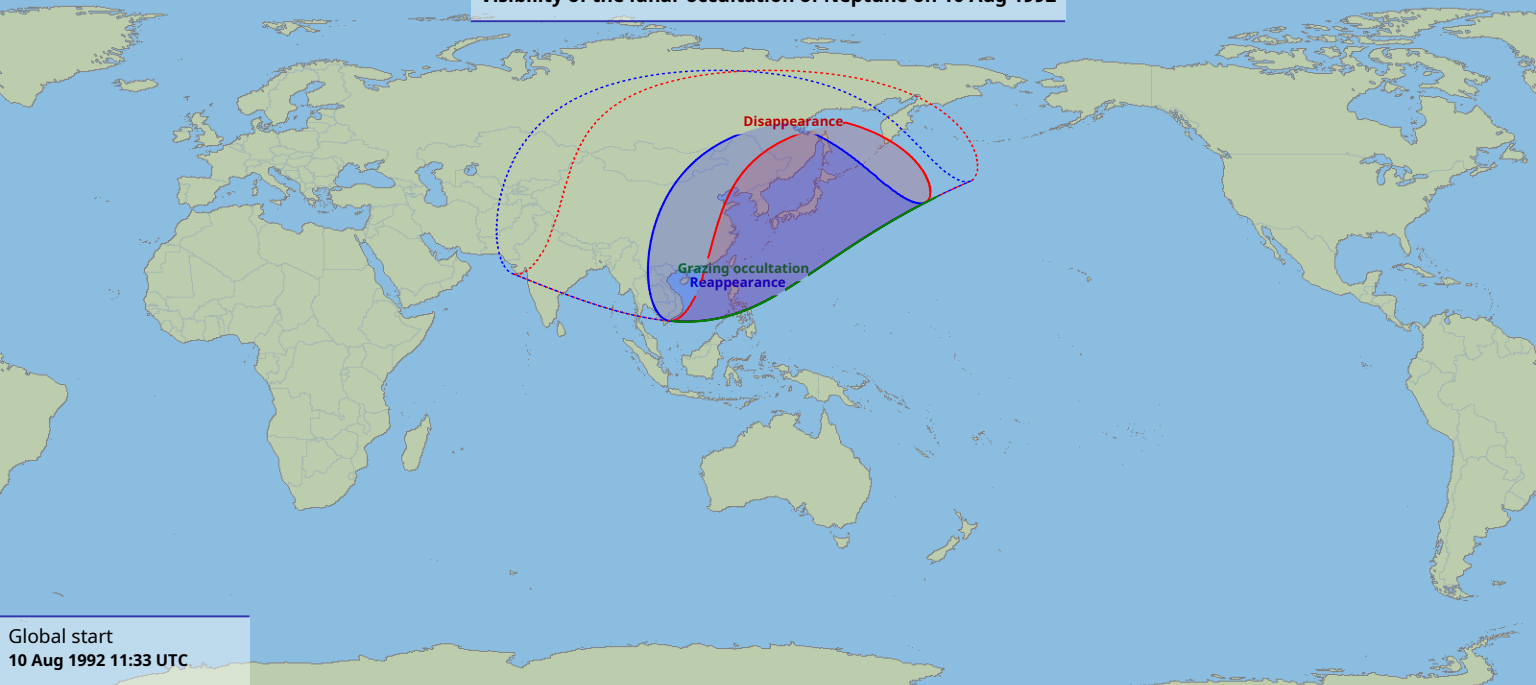

Visibility of the lunar occultation of Neptune on 10 Aug 1992

Global start
10 Aug 1992 11:33 UTC

Global end
10 Aug 1992 15:01 UTC