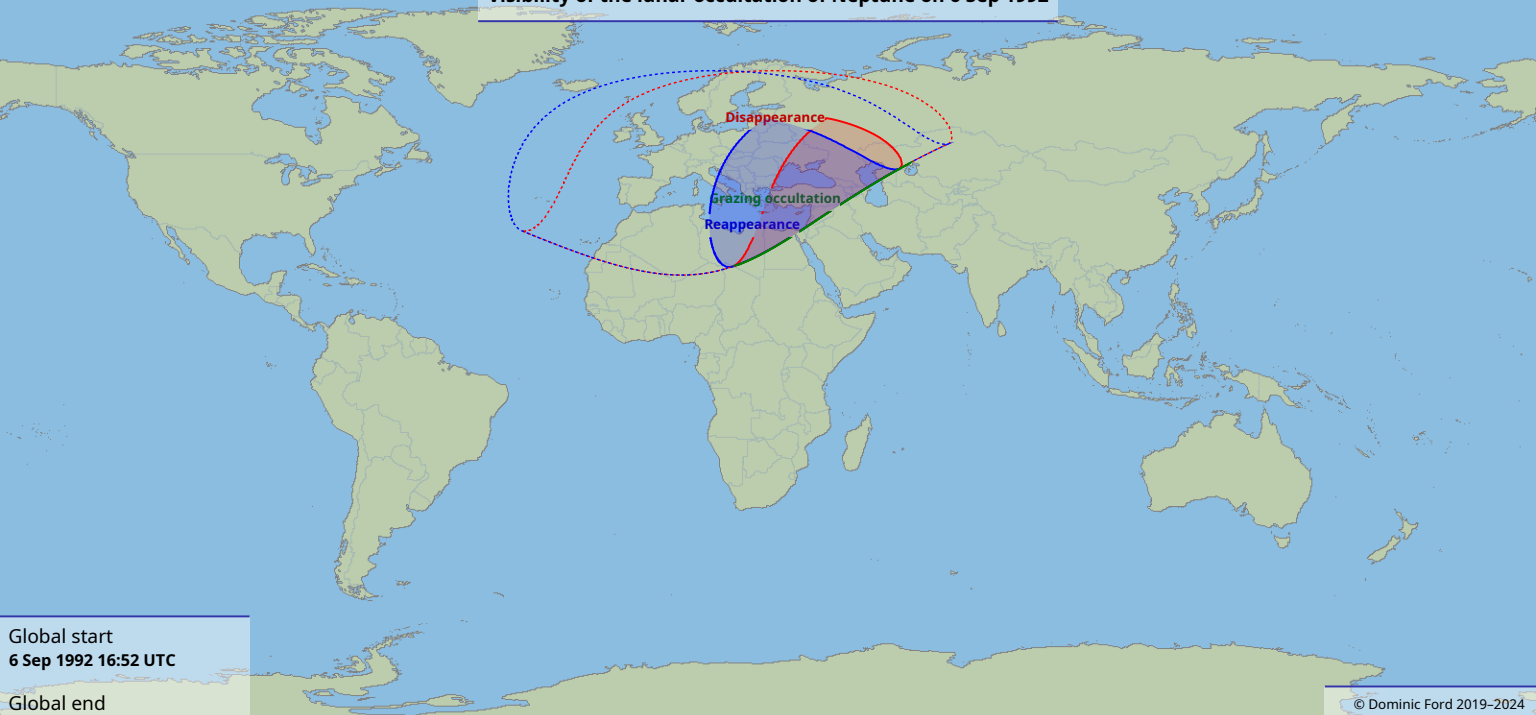

Visibility of the lunar occultation of Neptune on 6 Sep 1992

Global start
6 Sep 1992 16:52 UTC

Global end
6 Sep 1992 19:48 UTC