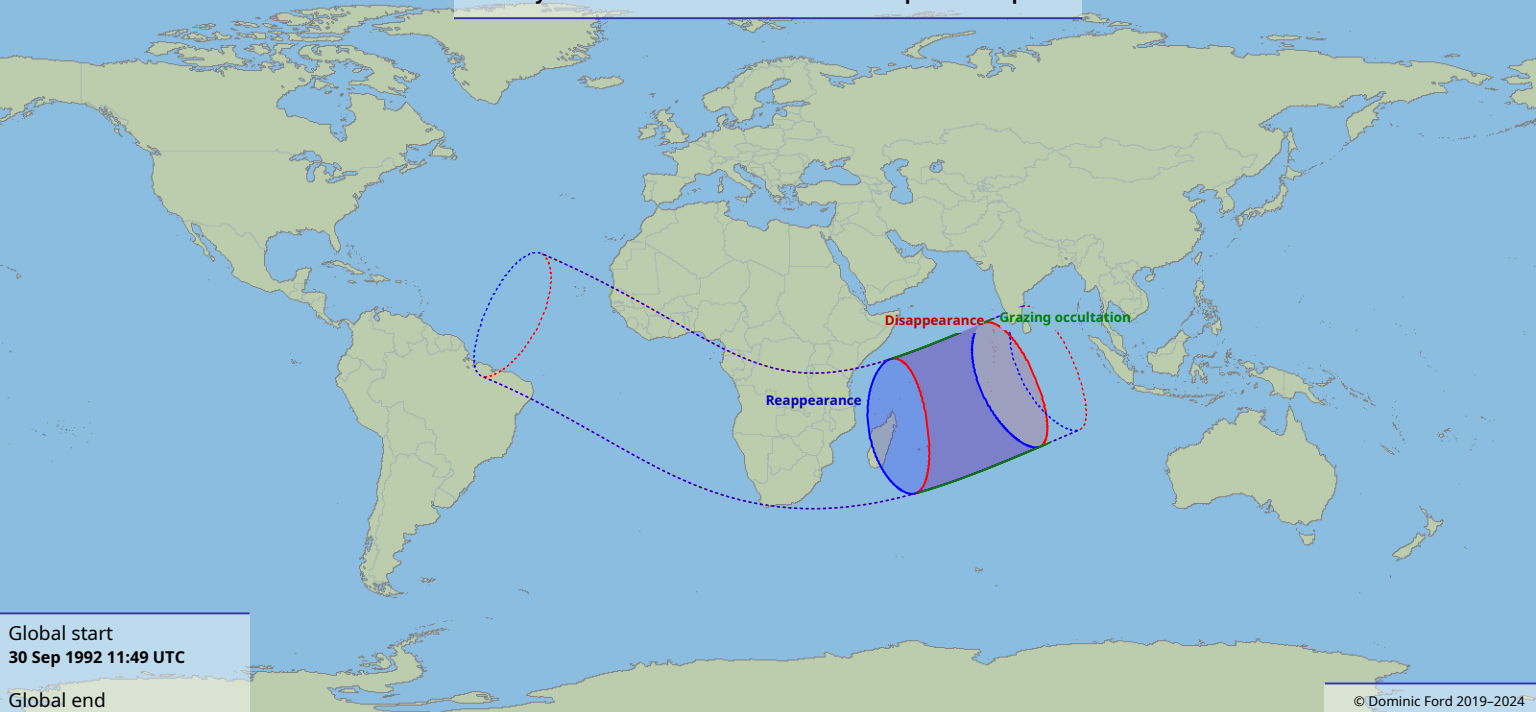

Visibility of the lunar occultation of Delta Scorpii on 30 Sep 1992

Global start
30 Sep 1992 11:49 UTC

Global end
30 Sep 1992 16:11 UTC