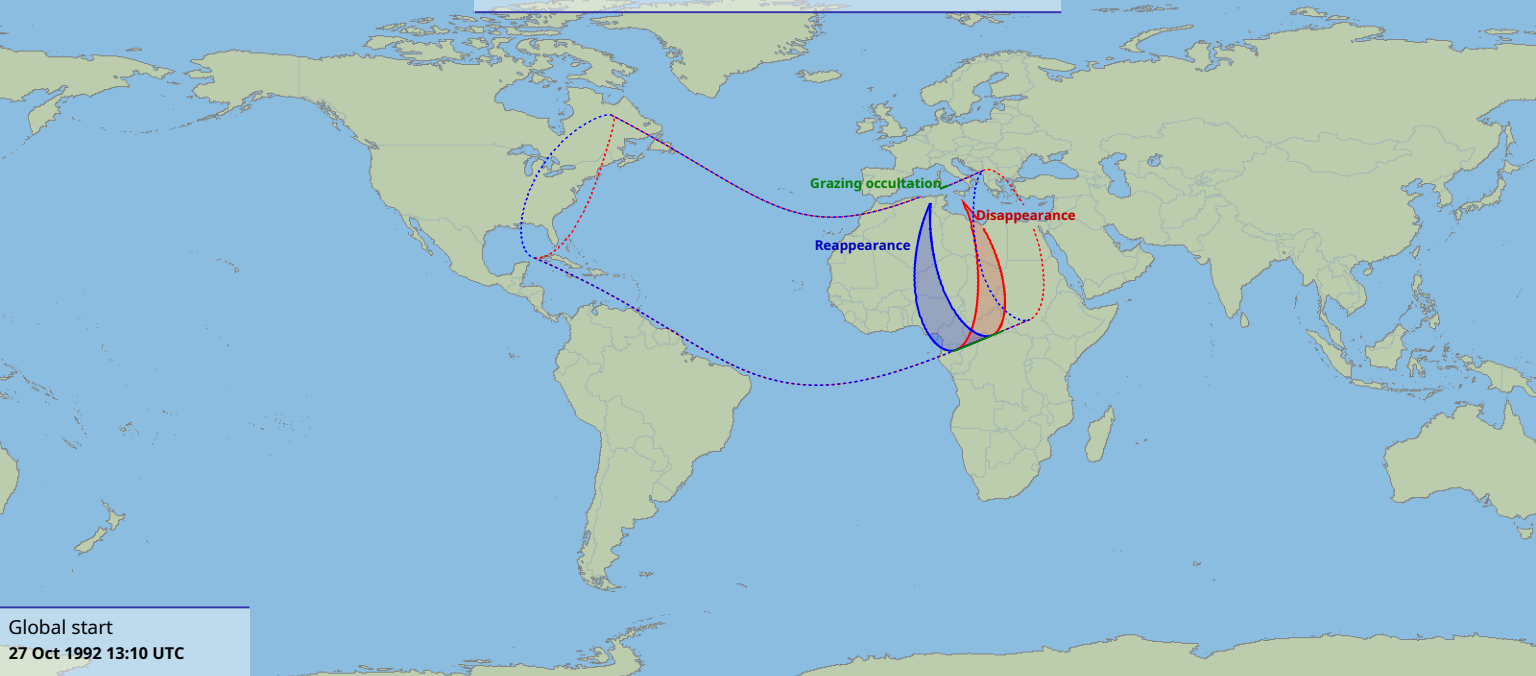

Visibility of the lunar occultation of Mercury on 27 Oct 1992

Grazing occultation

Disappearance

Reappearance

Global start
27 Oct 1992 13:10 UTC

Global end
27 Oct 1992 17:24 UTC