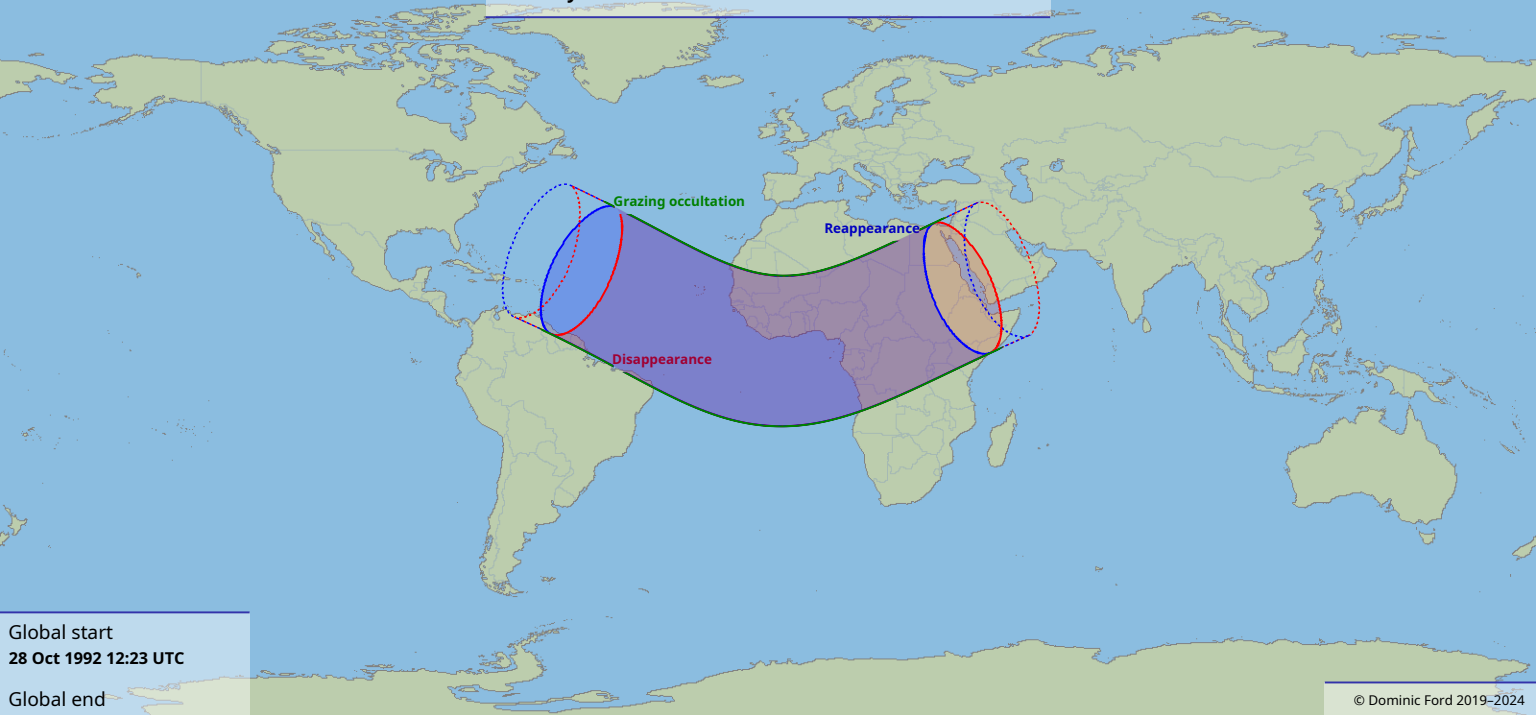

Visibility of the lunar occultation of Venus on 28 Oct 1992

Global start
28 Oct 1992 12:23 UTC

Global end
28 Oct 1992 16:56 UTC