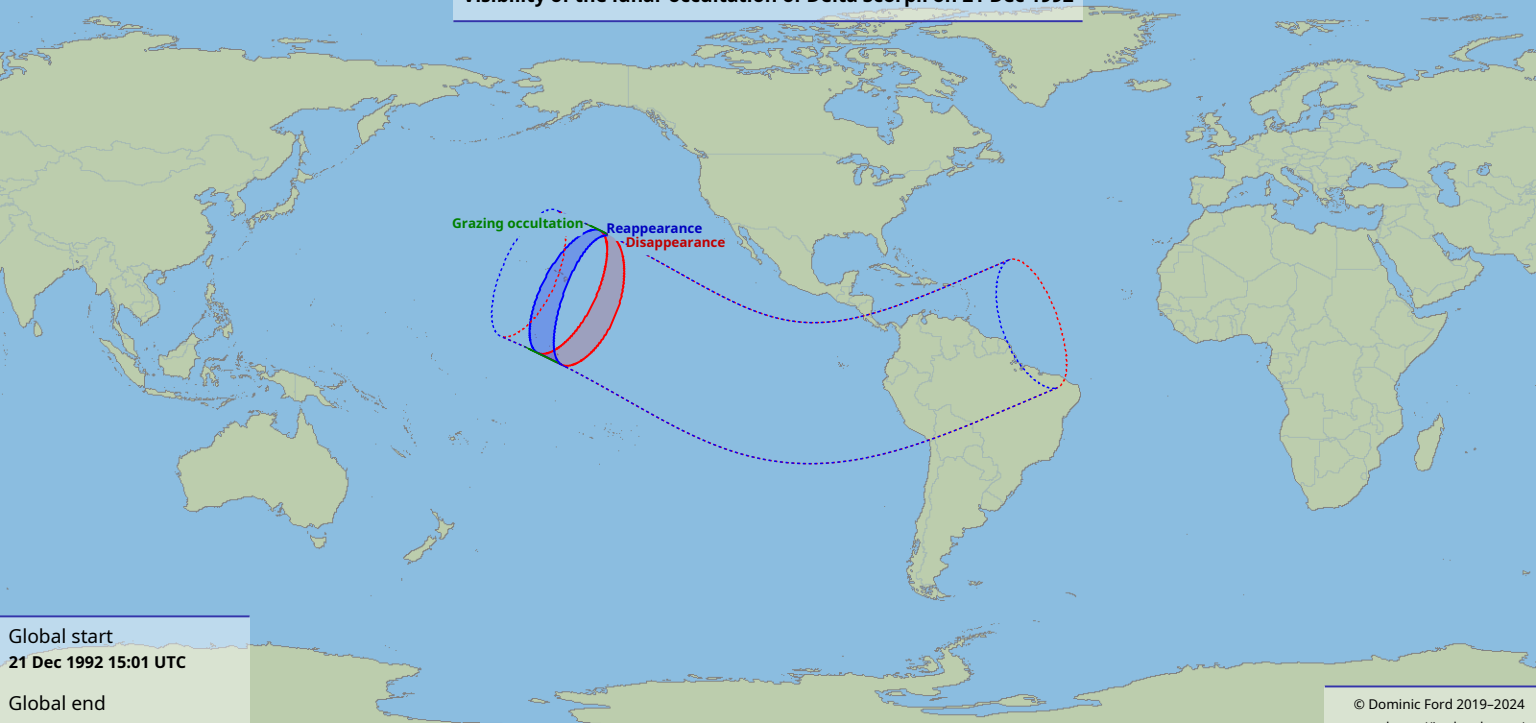

# Visibility of the lunar occultation of Delta Scorpii on 21 Dec 1992

Global start  
21 Dec 1992 15:01 UTC

Global end  
21 Dec 1992 19:18 UTC