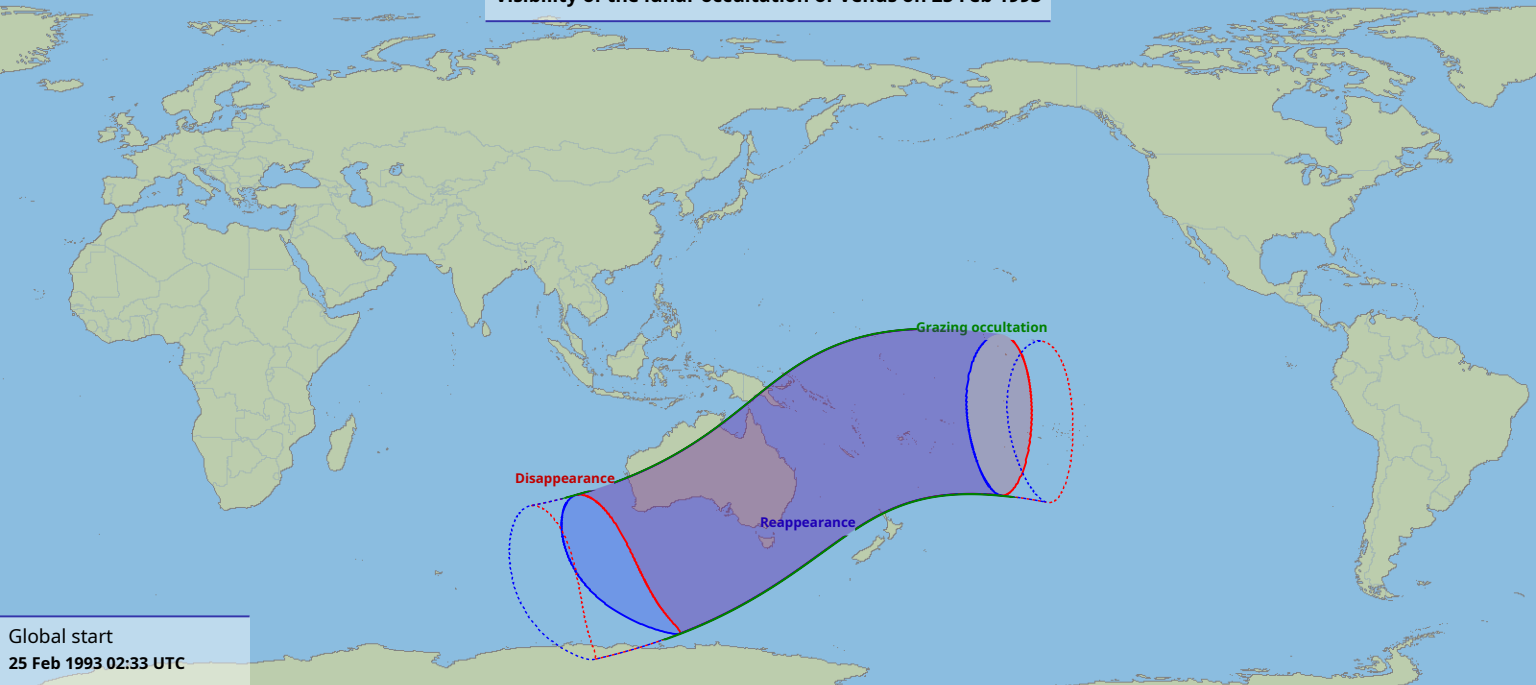

# Visibility of the lunar occultation of Venus on 25 Feb 1993

Global start  
25 Feb 1993 02:33 UTC

Global end  
25 Feb 1993 06:55 UTC