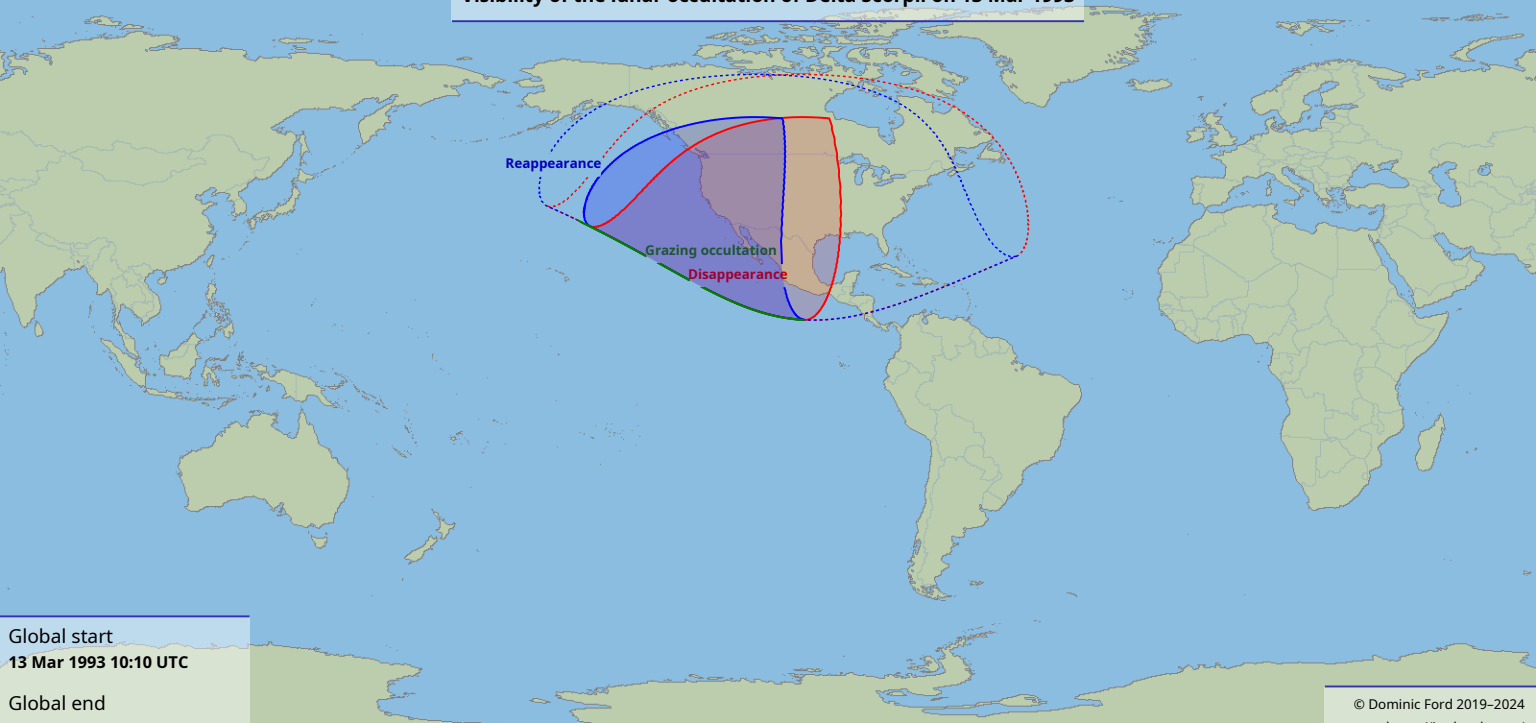

# Visibility of the lunar occultation of Delta Scorii on 13 Mar 1993

Global start  
13 Mar 1993 10:10 UTC

Global end  
13 Mar 1993 13:29 UTC