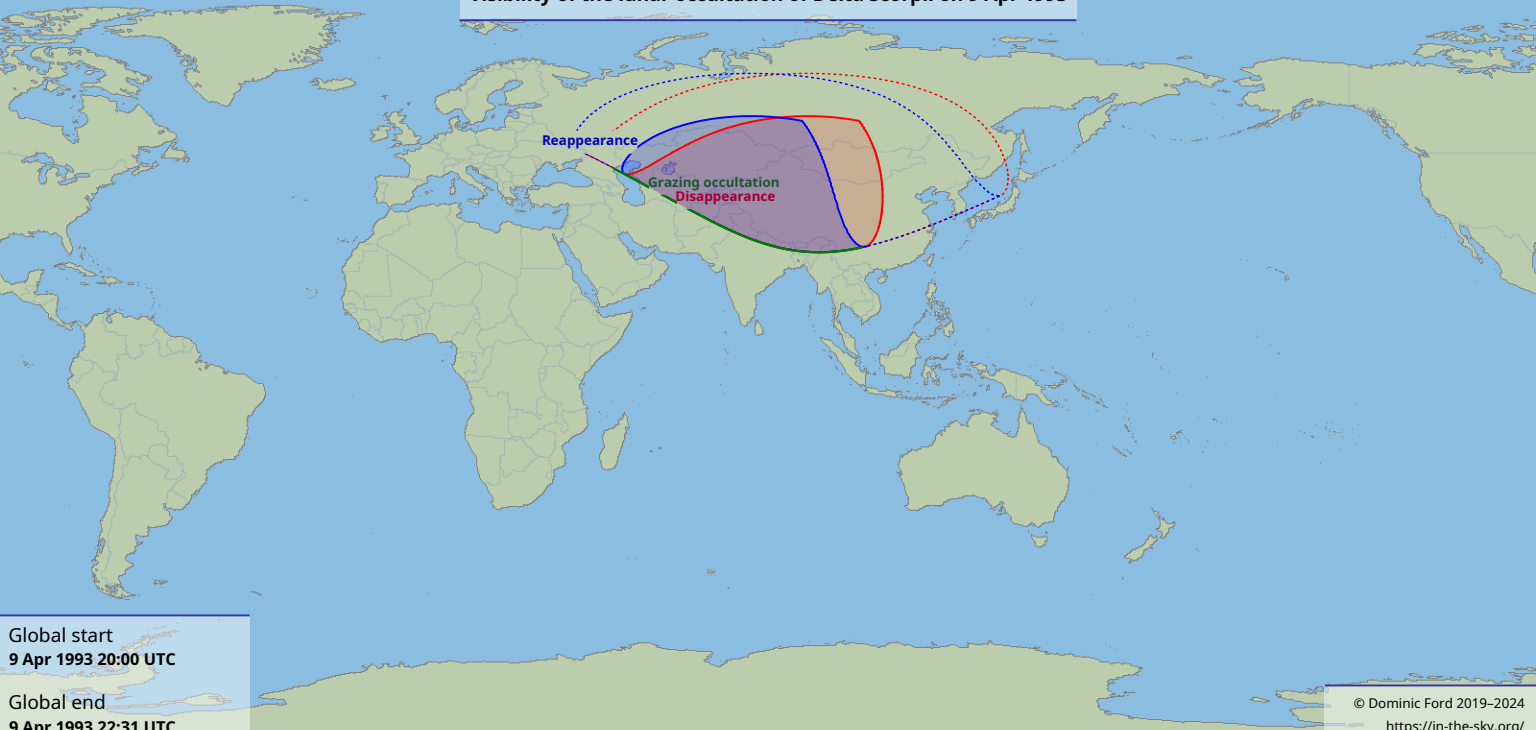

Visibility of the lunar occultation of Delta Scorpii on 9 Apr 1993

Global start
9 Apr 1993 20:00 UTC

Global end
9 Apr 1993 22:31 UTC