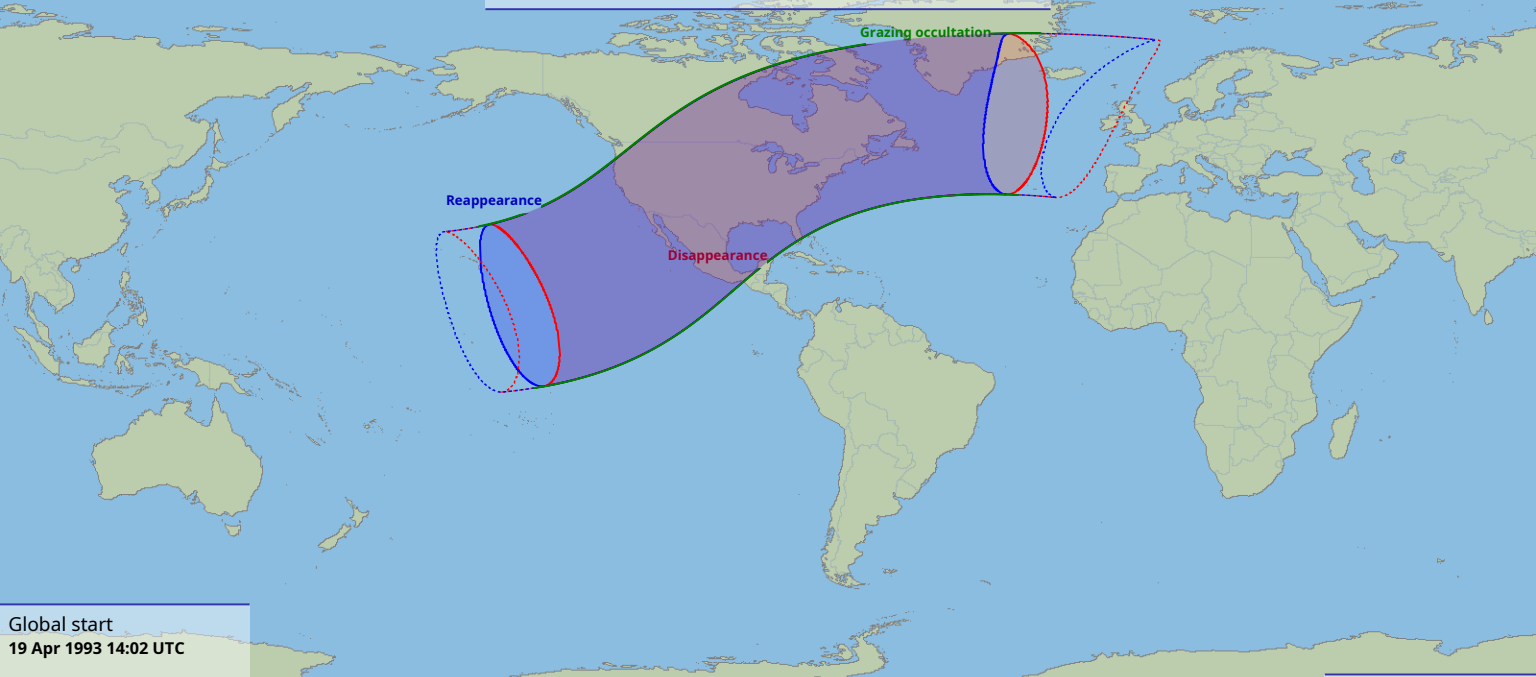

# Visibility of the lunar occultation of Venus on 19 Apr 1993

Global start  
19 Apr 1993 14:02 UTC

Global end  
19 Apr 1993 18:13 UTC