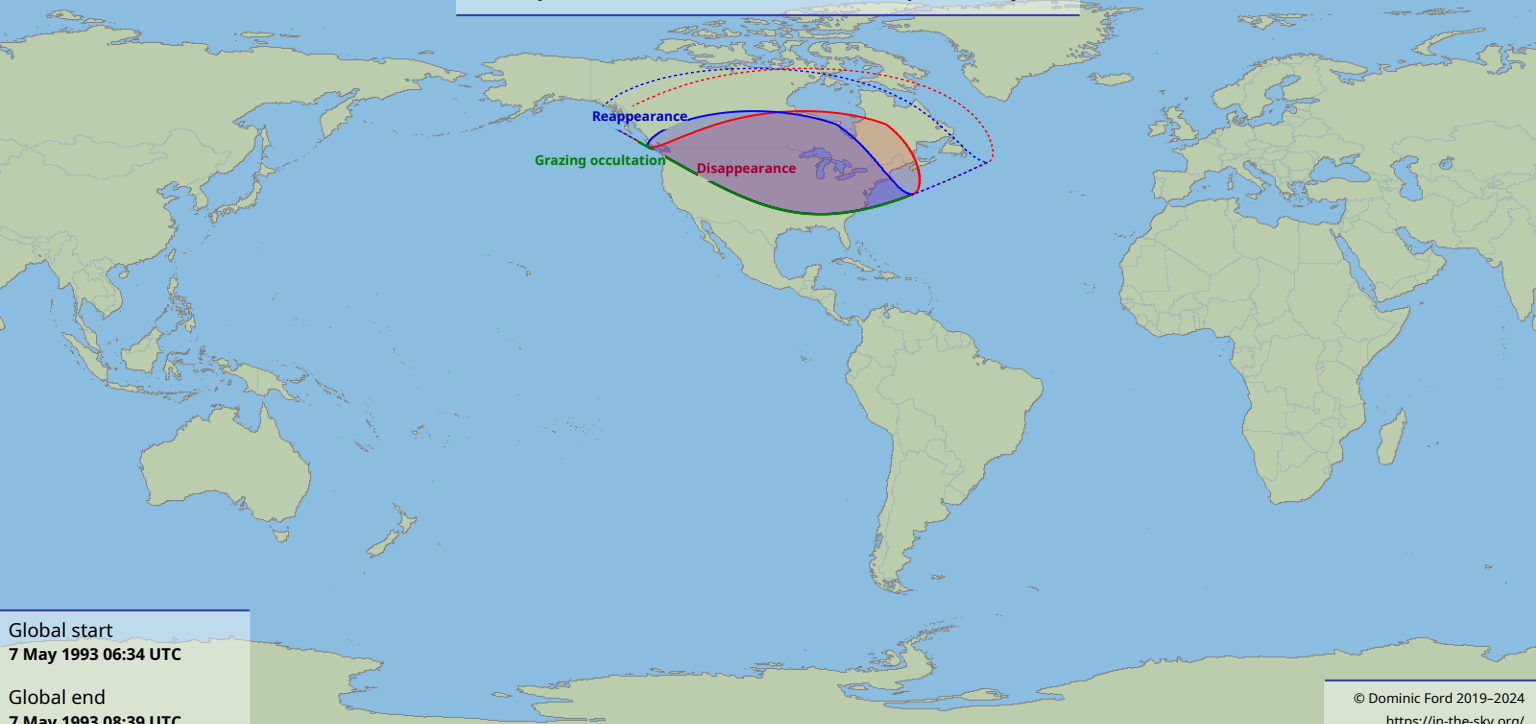

Visibility of the lunar occultation of Delta Scorpii on 7 May 1993

Global start
7 May 1993 06:34 UTC

Global end
7 May 1993 08:39 UTC