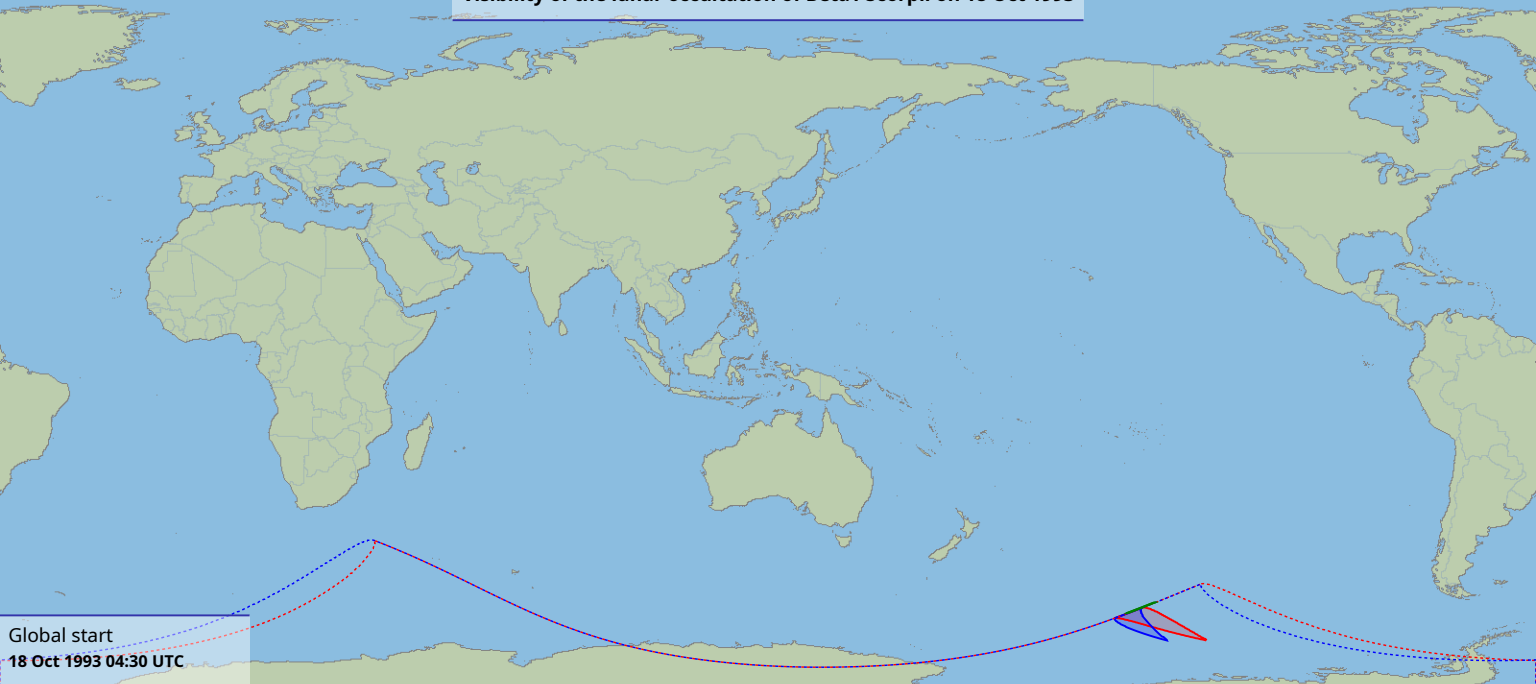

Visibility of the lunar occultation of Beta1 Scorpii on 18 Oct 1993

Global start
18 Oct 1993 04:30 UTC

Global end
18 Oct 1993 06:52 UTC