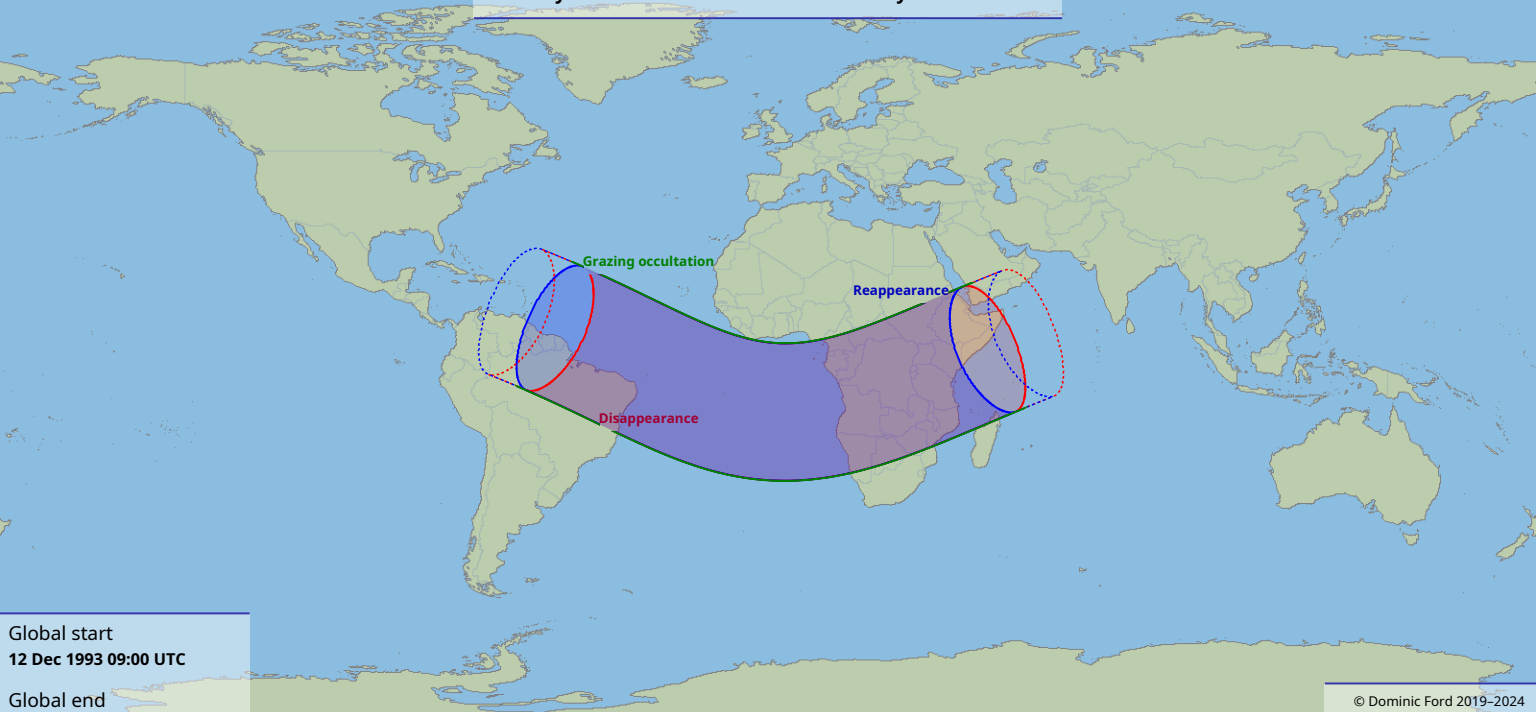

Visibility of the lunar occultation of Mercury on 12 Dec 1993

Global start
12 Dec 1993 09:00 UTC

Global end
12 Dec 1993 13:38 UTC