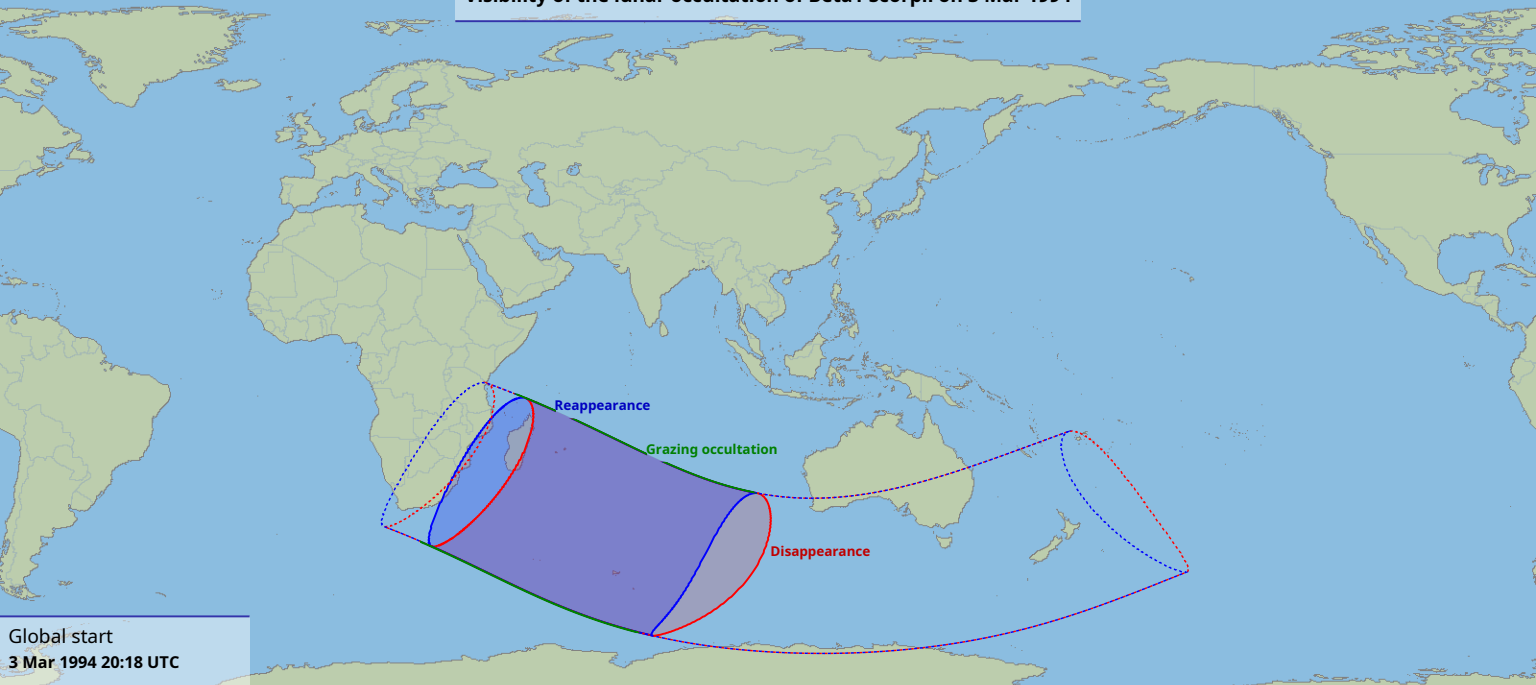

Visibility of the lunar occultation of Beta1 Scorpii on 3 Mar 1994

Global start
3 Mar 1994 20:18 UTC

Global end
4 Mar 1994 00:16 UTC