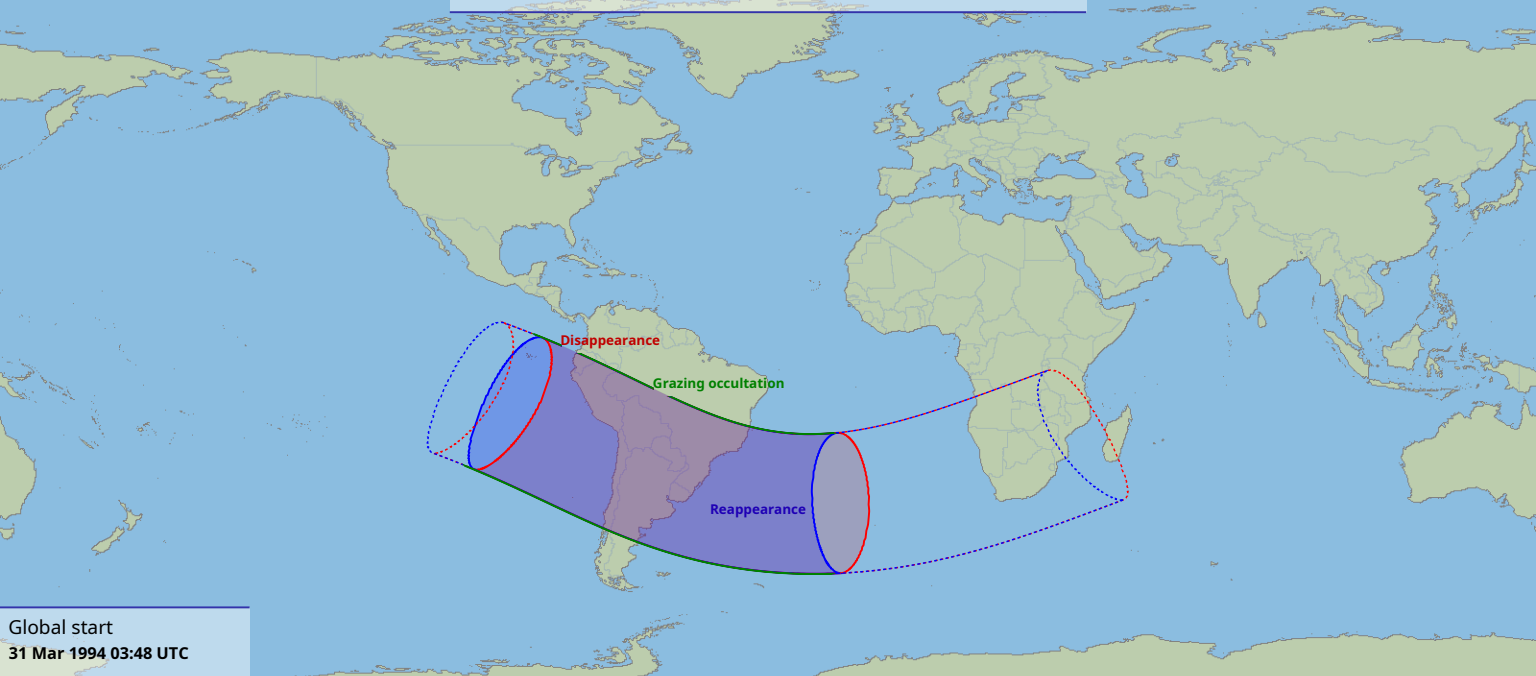

Visibility of the lunar occultation of Beta1 Scorpii on 31 Mar 1994

Global start
31 Mar 1994 03:48 UTC

Global end
31 Mar 1994 07:55 UTC