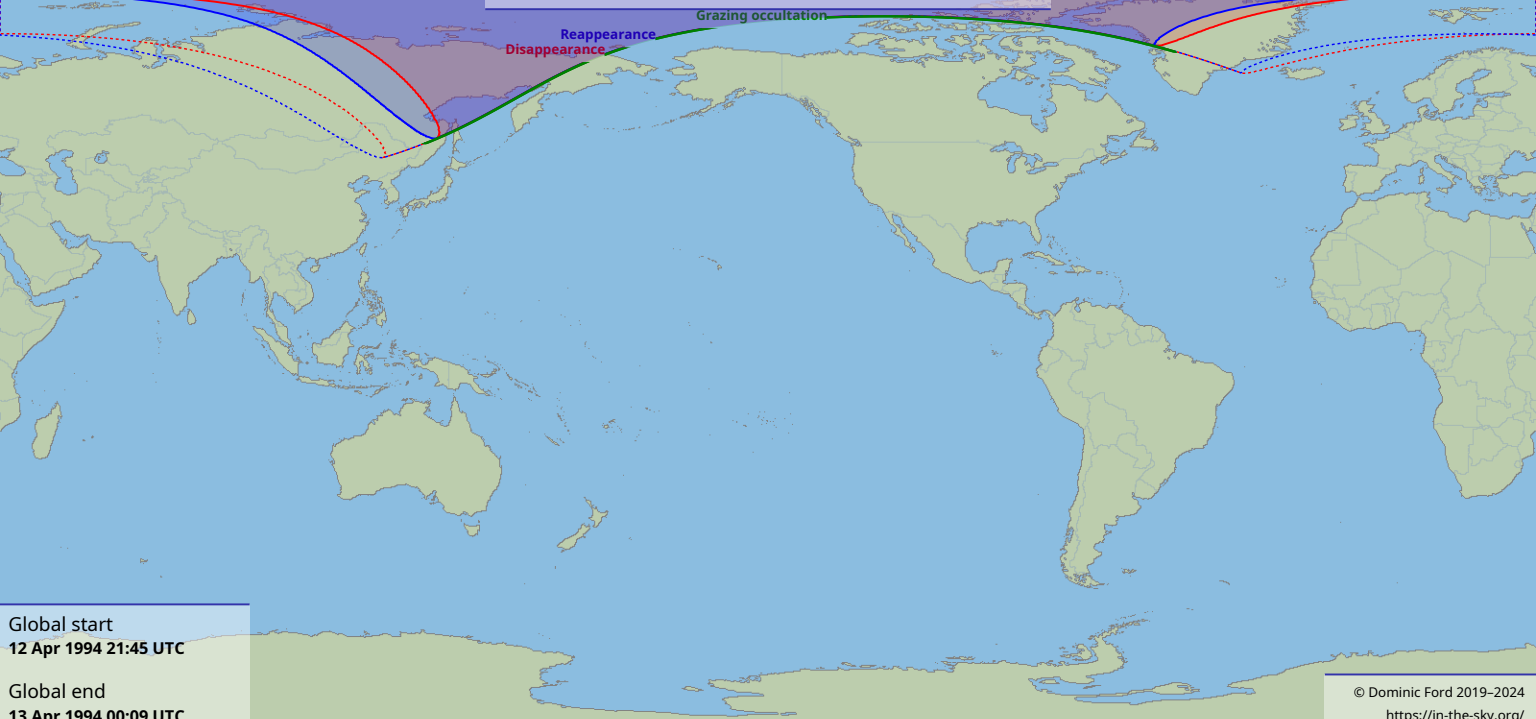

Visibility of the lunar occultation of Venus on 12 Apr 1994

Global start
12 Apr 1994 21:45 UTC

Global end
13 Apr 1994 00:09 UTC