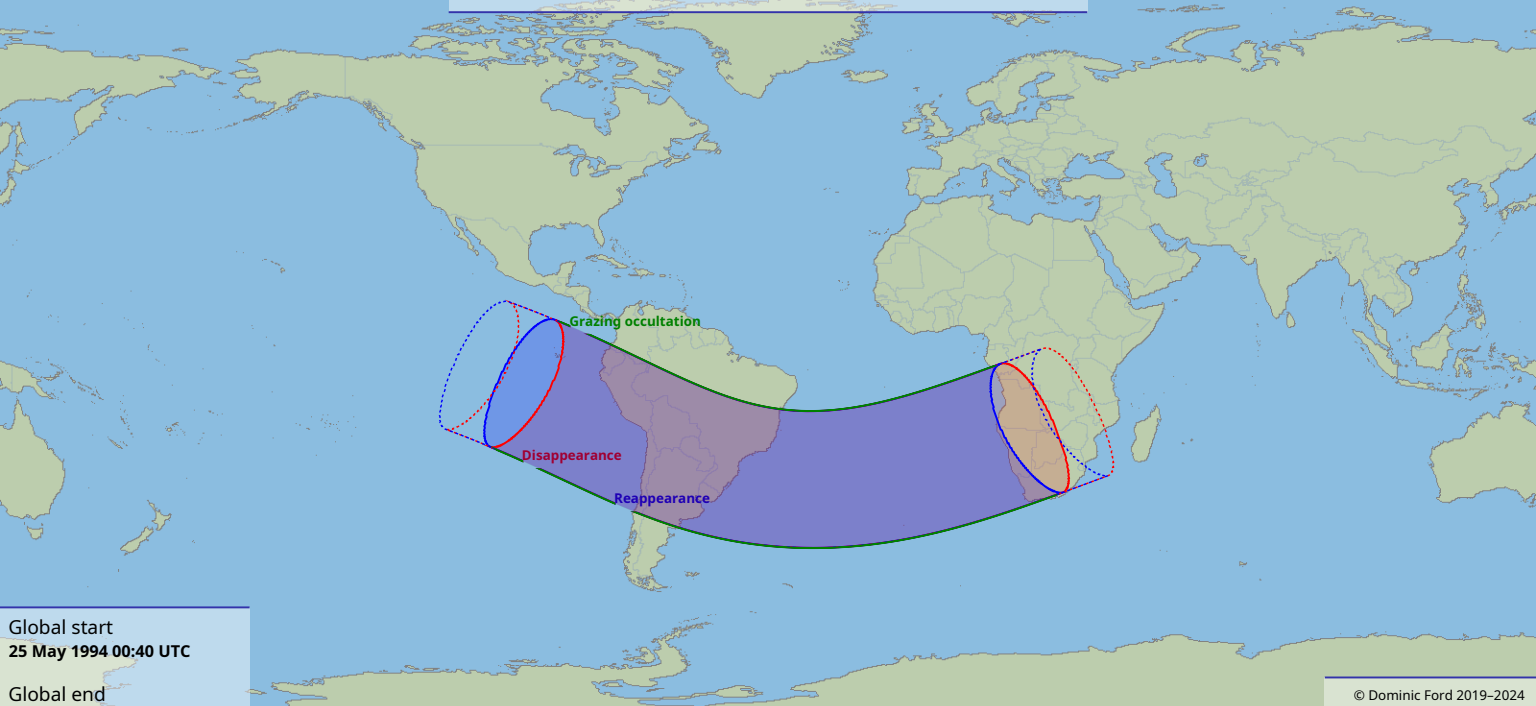

Visibility of the lunar occultation of Beta1 Scorpii on 25 May 1994

Global start
25 May 1994 00:40 UTC

Global end
25 May 1994 04:45 UTC