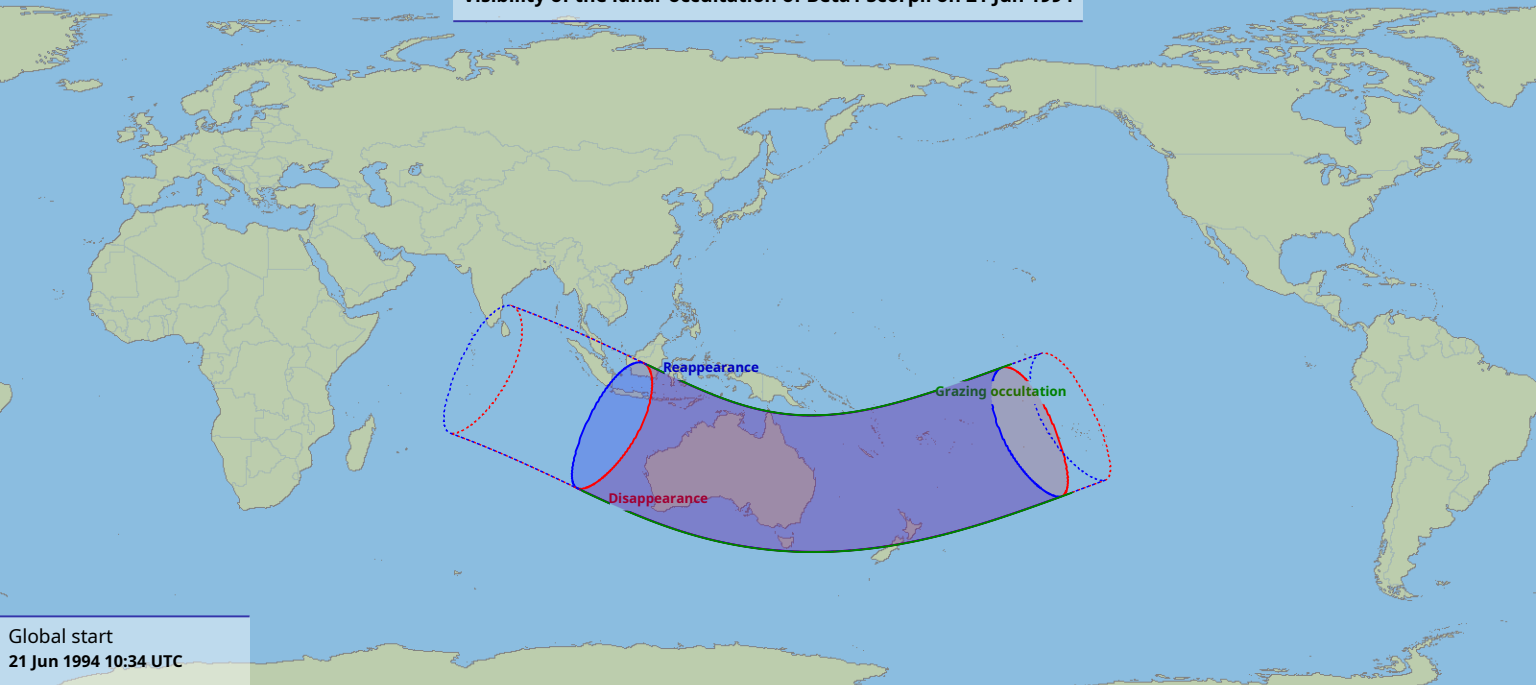

Visibility of the lunar occultation of Beta1 Scorpii on 21 Jun 1994

Global start
21 Jun 1994 10:34 UTC

Global end
21 Jun 1994 14:41 UTC