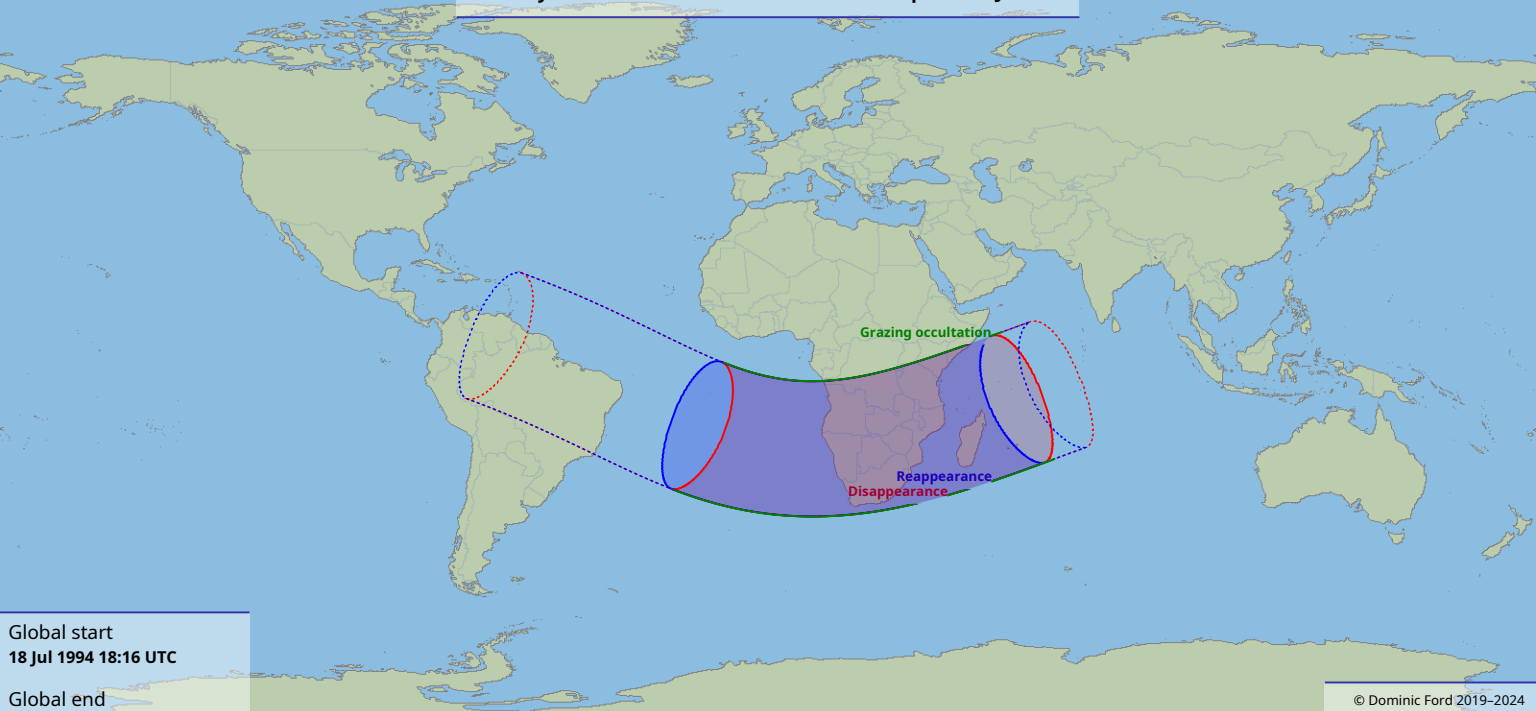

# Visibility of the lunar occultation of Beta1 Scorpii on 18 Jul 1994

Global start  
18 Jul 1994 18:16 UTC

Global end  
18 Jul 1994 22:29 UTC