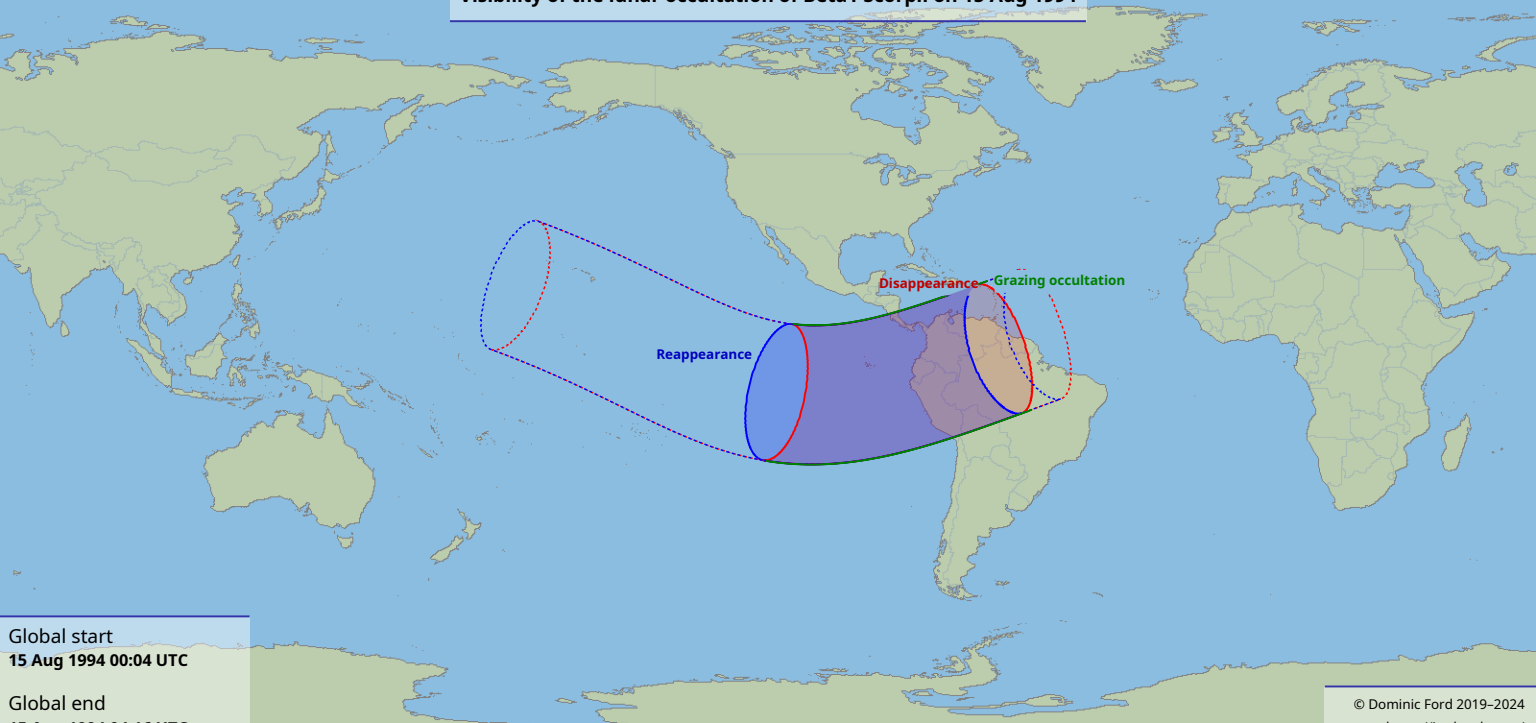

# Visibility of the lunar occultation of Beta1 Scorpii on 15 Aug 1994

Global start  
15 Aug 1994 00:04 UTC

Global end  
15 Aug 1994 04:16 UTC