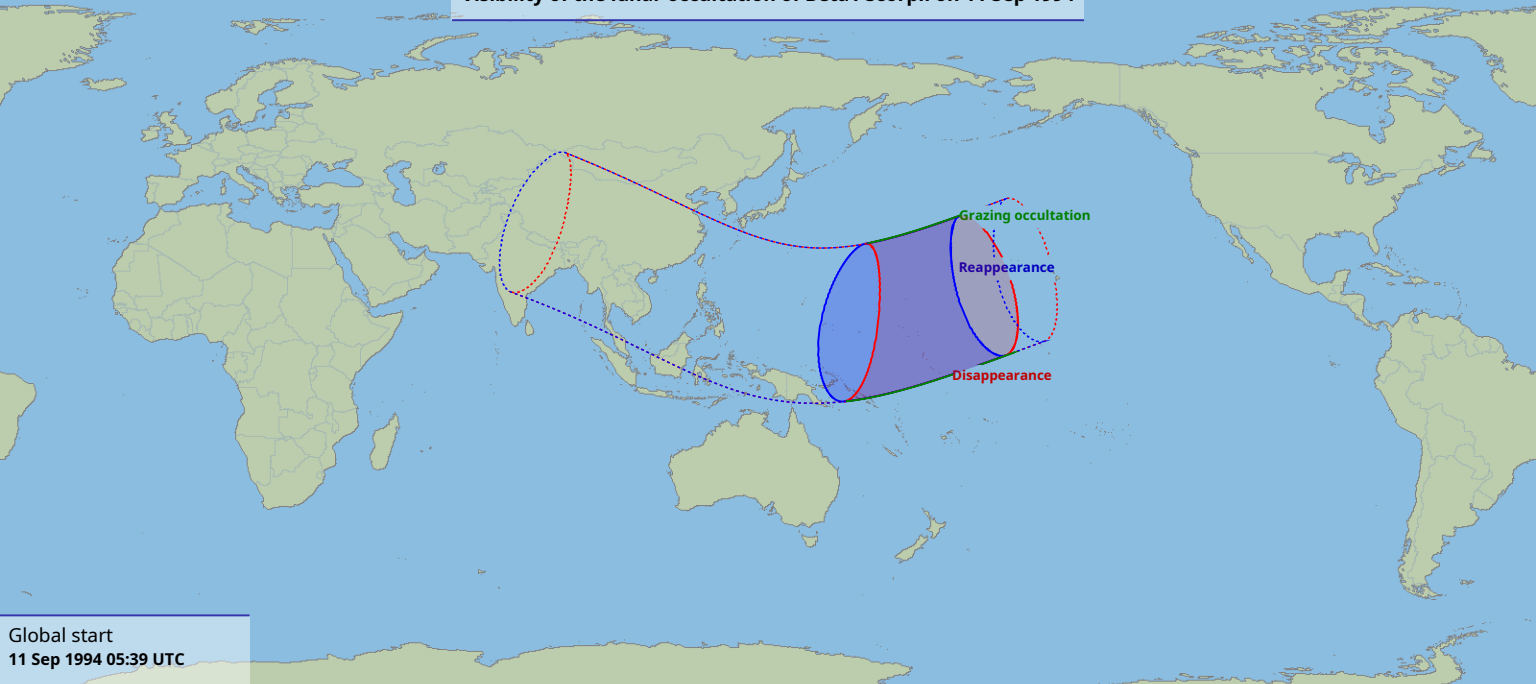

Visibility of the lunar occultation of Beta1 Scorpii on 11 Sep 1994

Global start
11 Sep 1994 05:39 UTC

Global end
11 Sep 1994 09:35 UTC