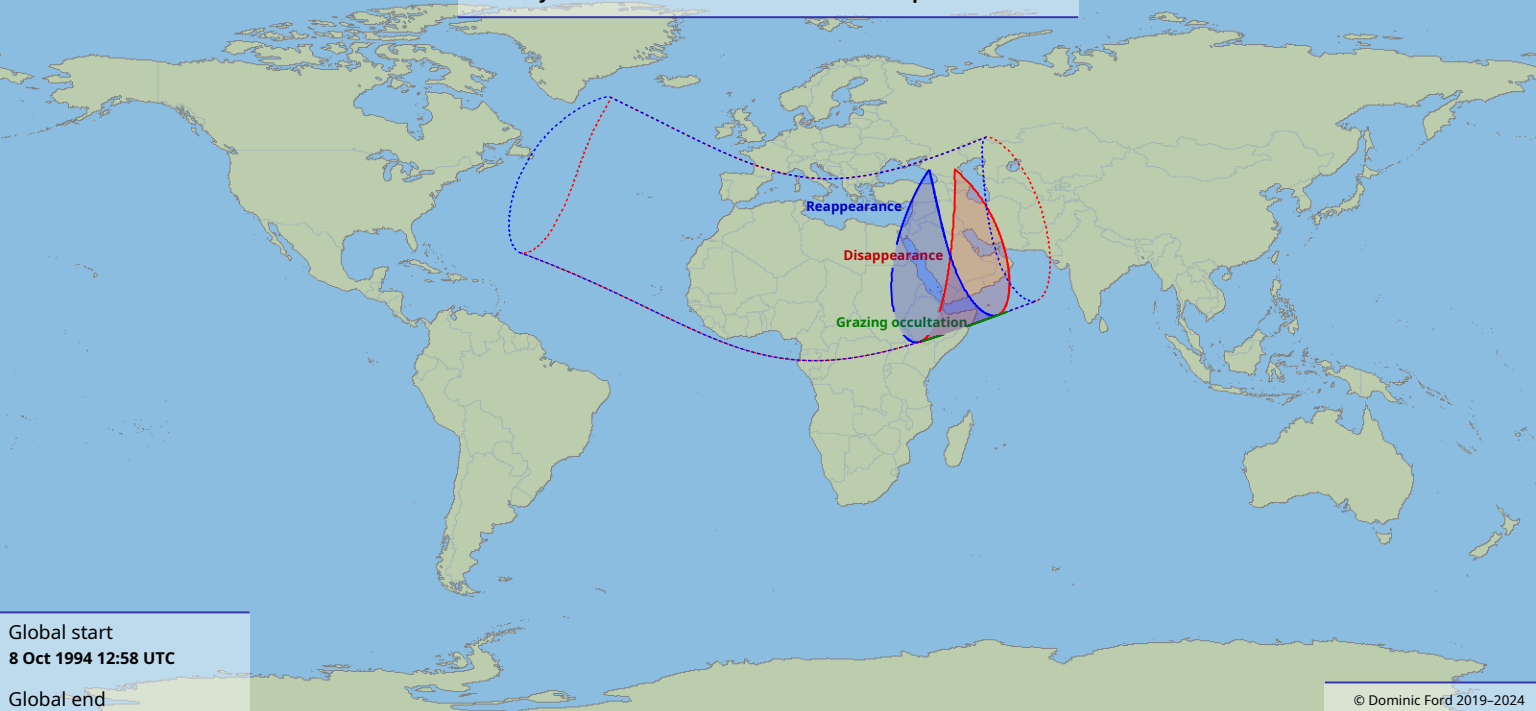

Visibility of the lunar occultation of Beta1 Scorpii on 8 Oct 1994

Global start
8 Oct 1994 12:58 UTC

Global end
8 Oct 1994 16:37 UTC