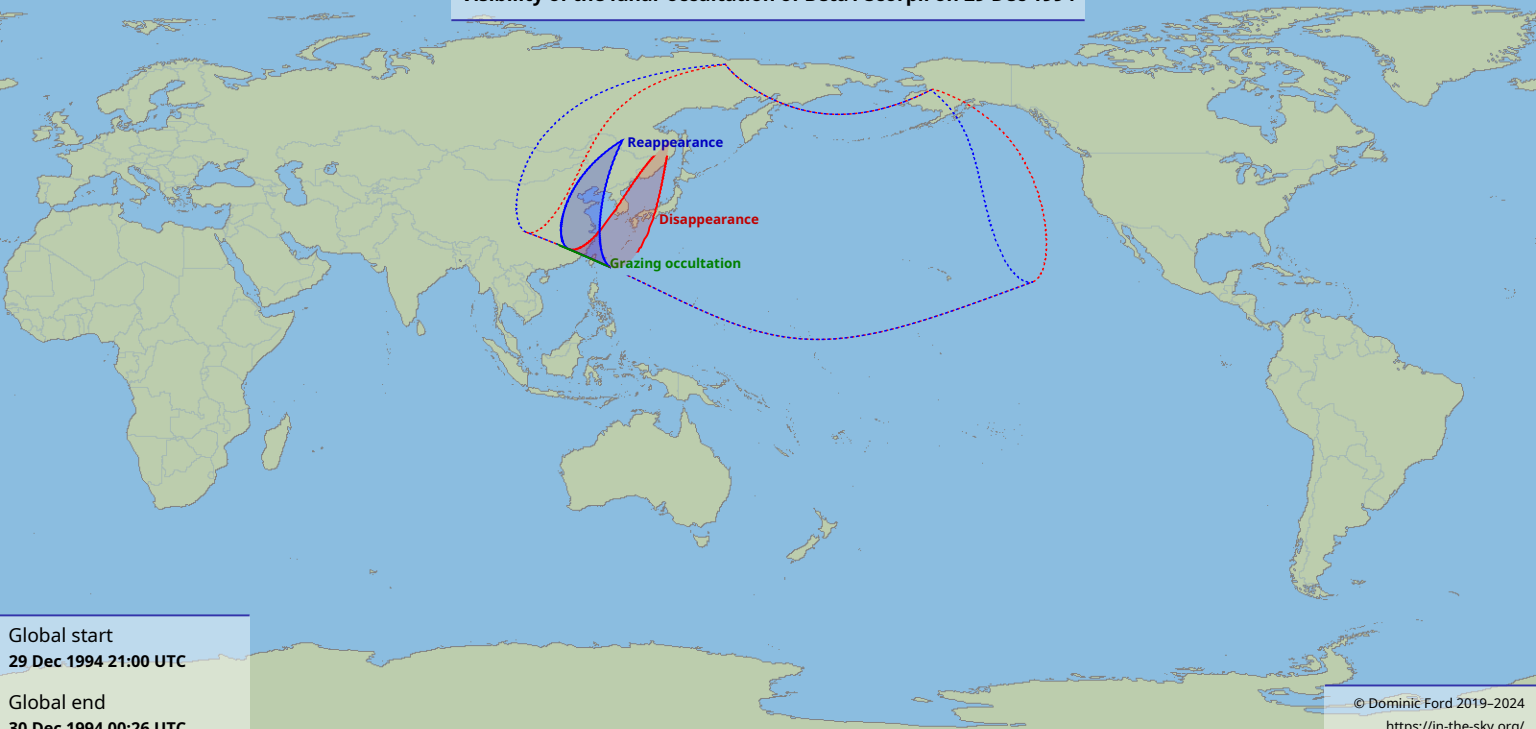

Visibility of the lunar occultation of Beta1 Scorpii on 29 Dec 1994

Global start
29 Dec 1994 21:00 UTC

Global end
30 Dec 1994 00:26 UTC