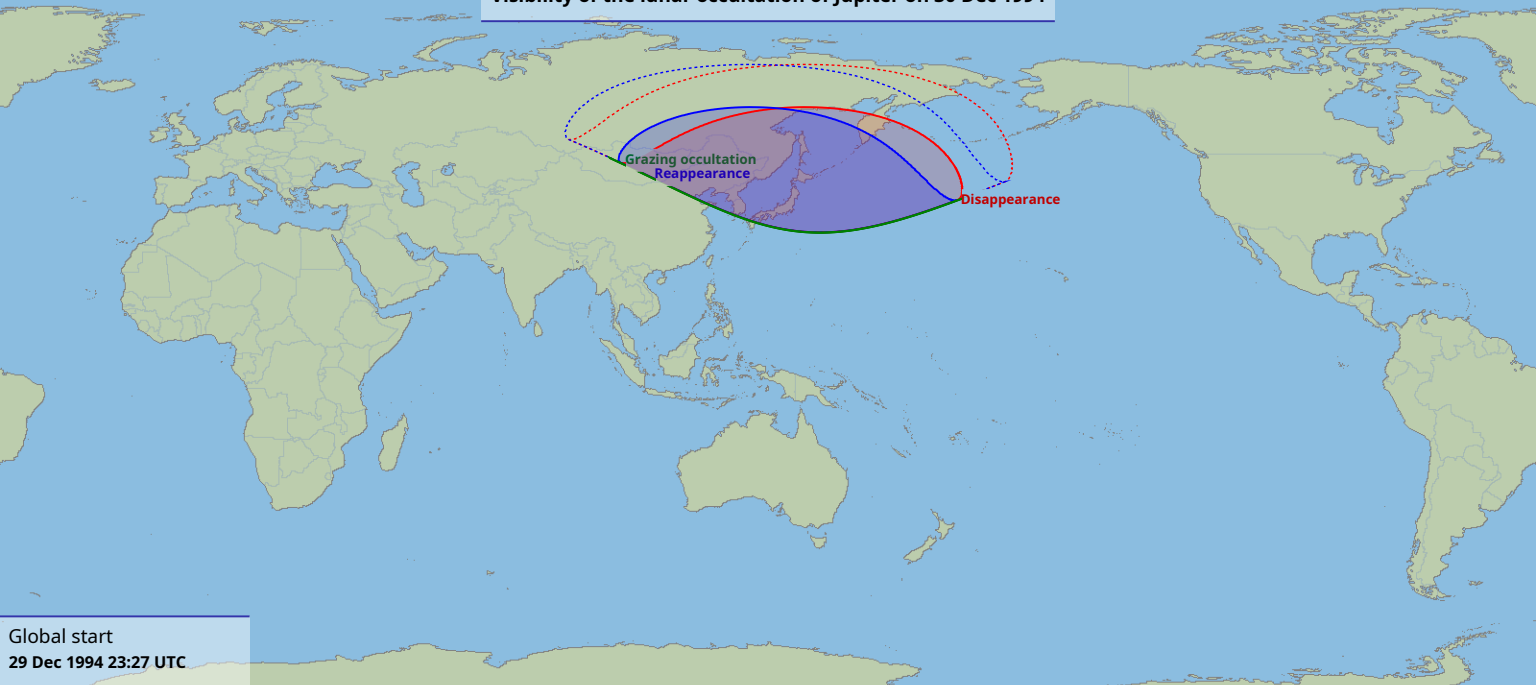

# Visibility of the lunar occultation of Jupiter on 30 Dec 1994

Global start  
29 Dec 1994 23:27 UTC

Global end  
30 Dec 1994 01:48 UTC