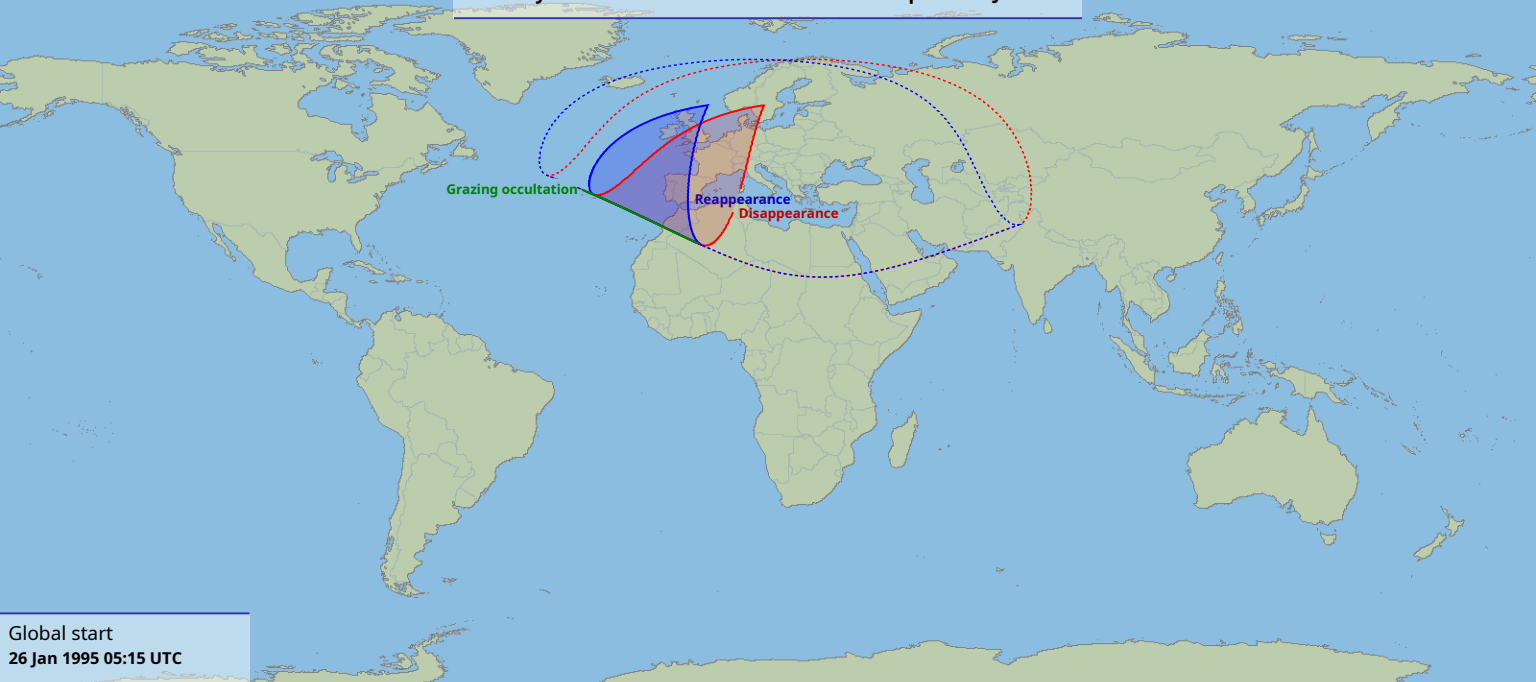

Visibility of the lunar occultation of Beta1 Scorpii on 26 Jan 1995

Global start
26 Jan 1995 05:15 UTC

Global end
26 Jan 1995 08:11 UTC