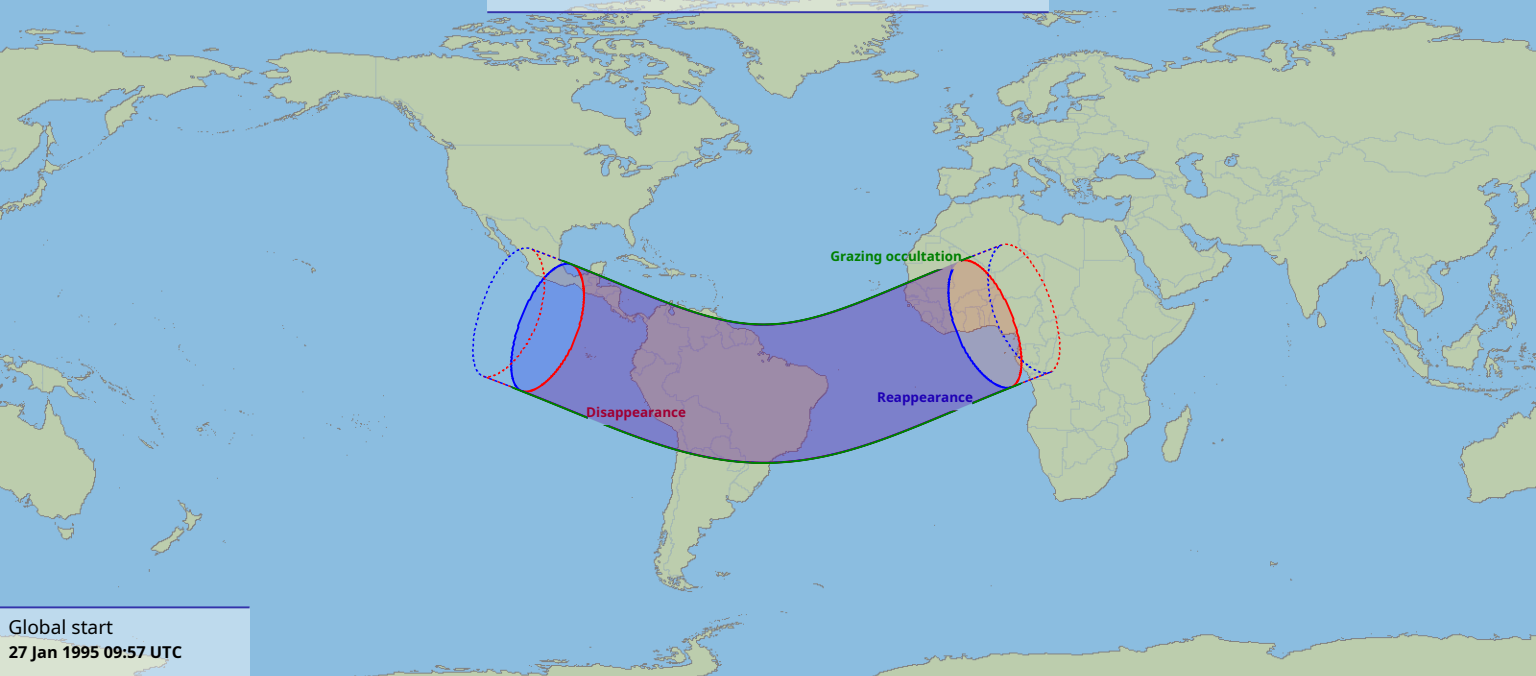

Visibility of the lunar occultation of Venus on 27 Jan 1995

Global start
27 Jan 1995 09:57 UTC

Global end
27 Jan 1995 14:25 UTC