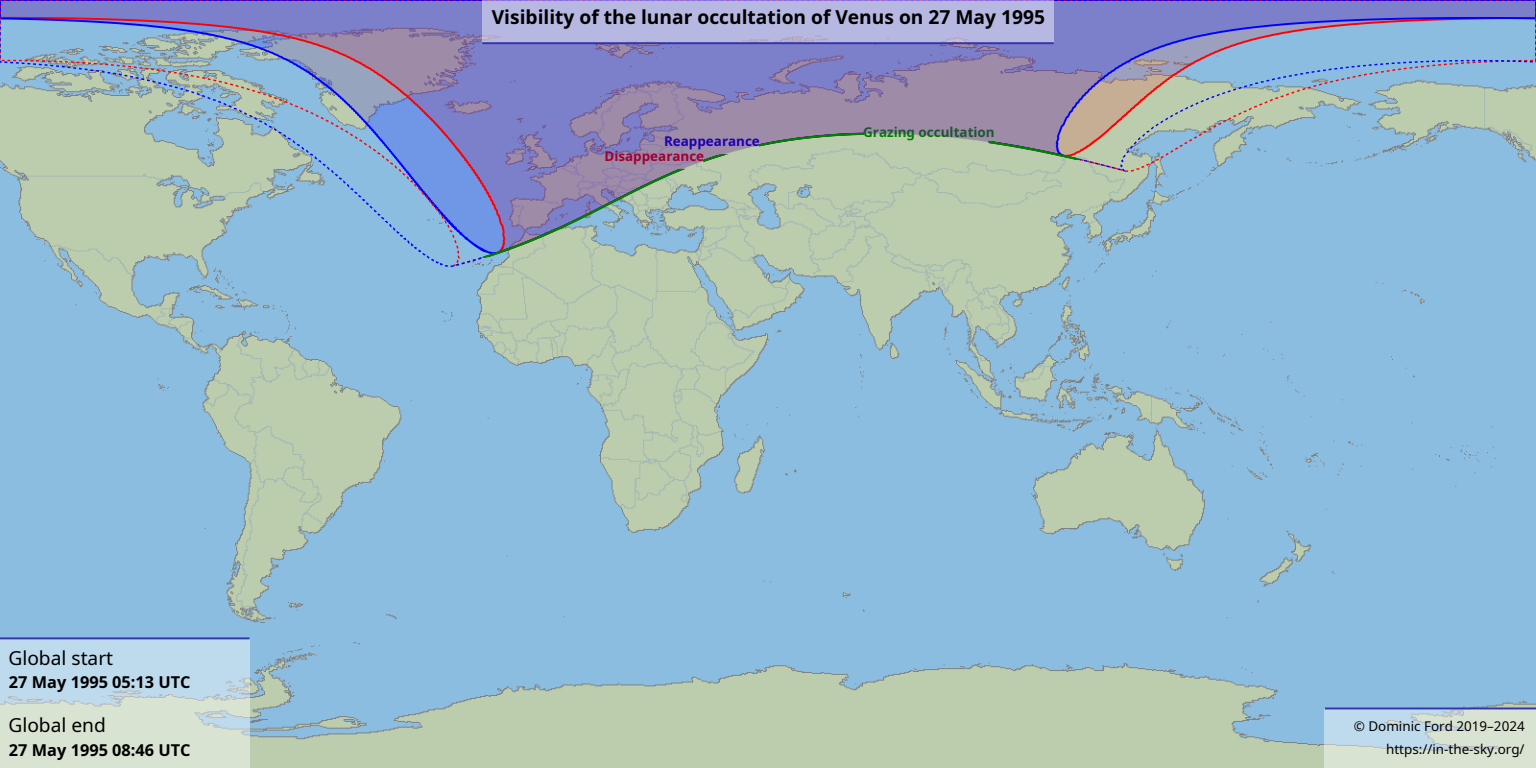

Visibility of the lunar occultation of Venus on 27 May 1995

Global start
27 May 1995 05:13 UTC

Global end
27 May 1995 08:46 UTC