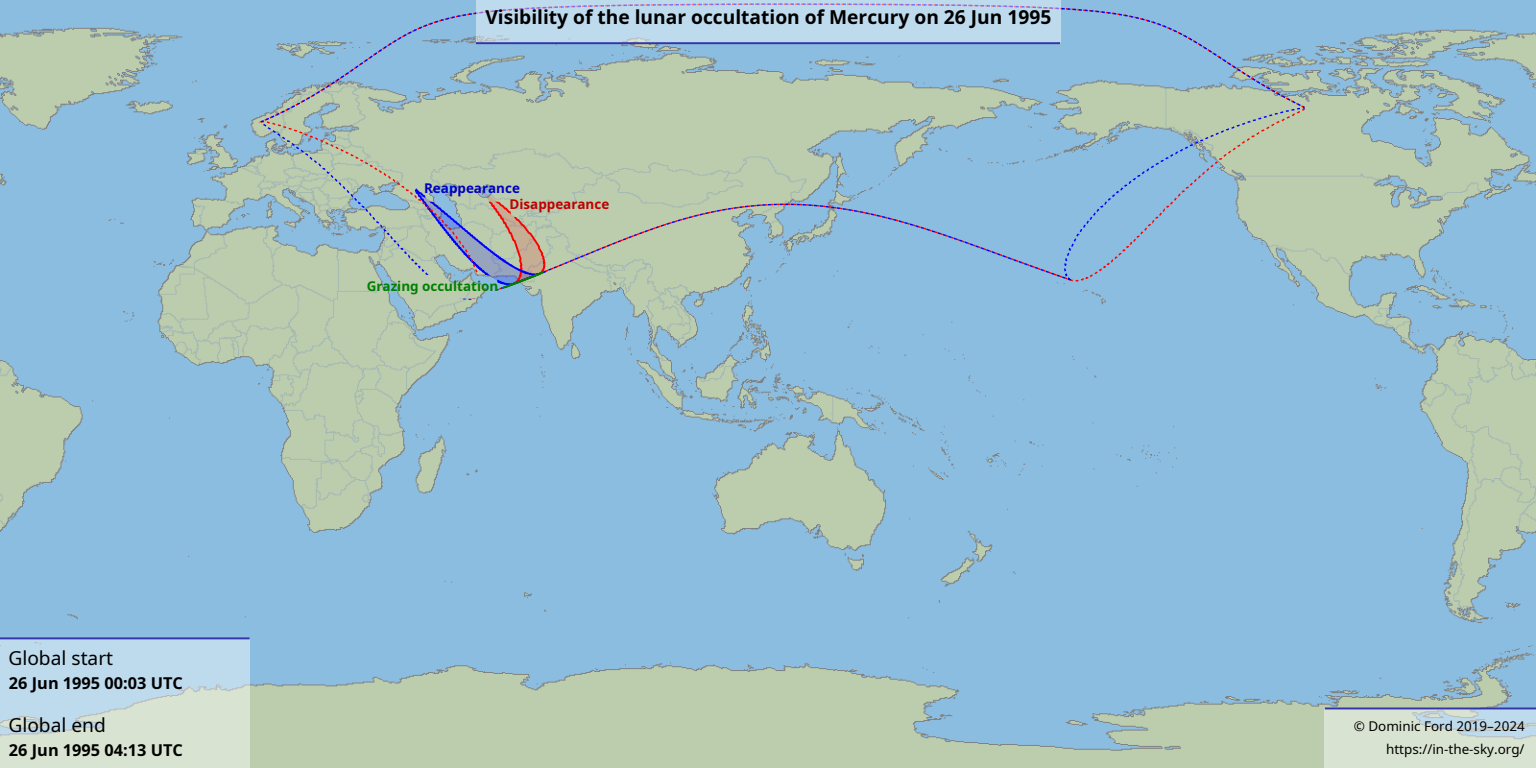

# Visibility of the lunar occultation of Mercury on 26 Jun 1995

Reappearance

Disappearance

Grazing occultation

Global start  
26 Jun 1995 00:03 UTC

Global end  
26 Jun 1995 04:13 UTC