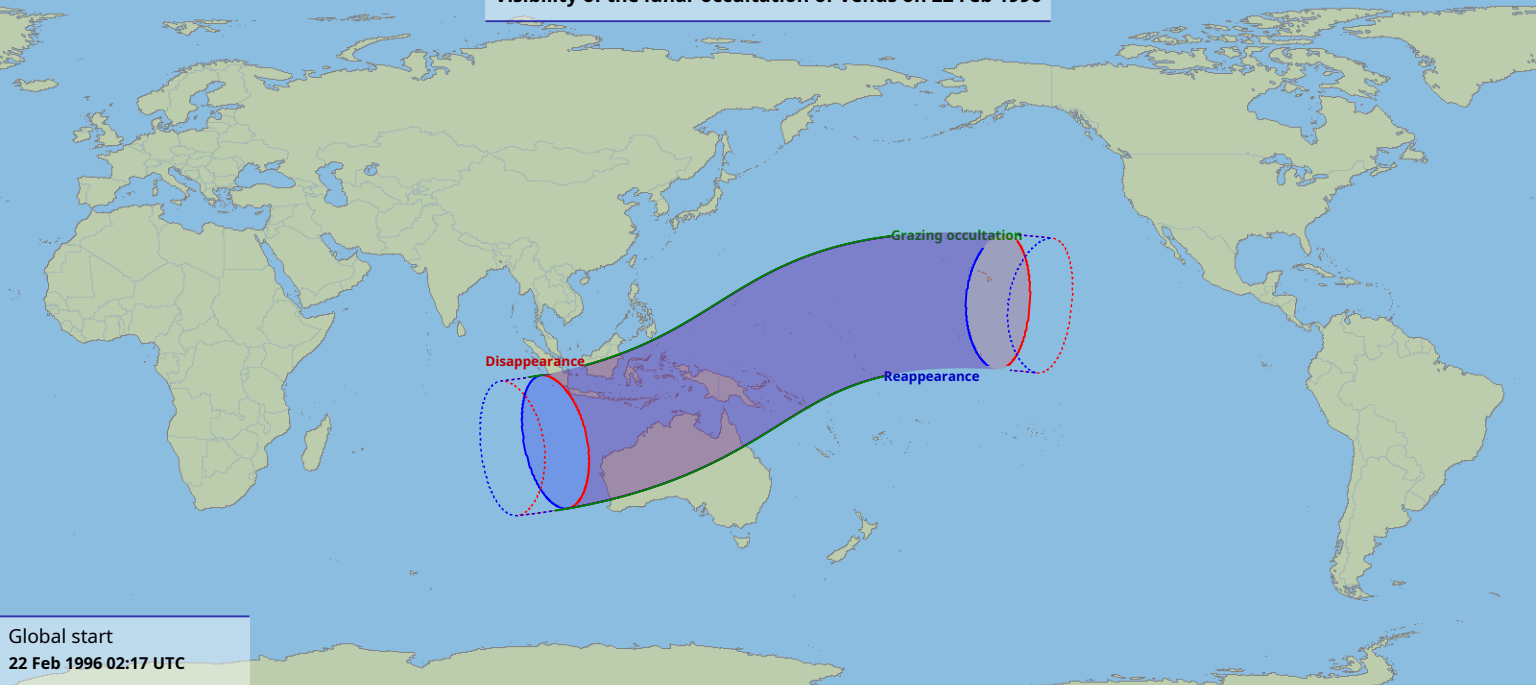

# Visibility of the lunar occultation of Venus on 22 Feb 1996

Global start  
22 Feb 1996 02:17 UTC

Global end  
22 Feb 1996 07:00 UTC