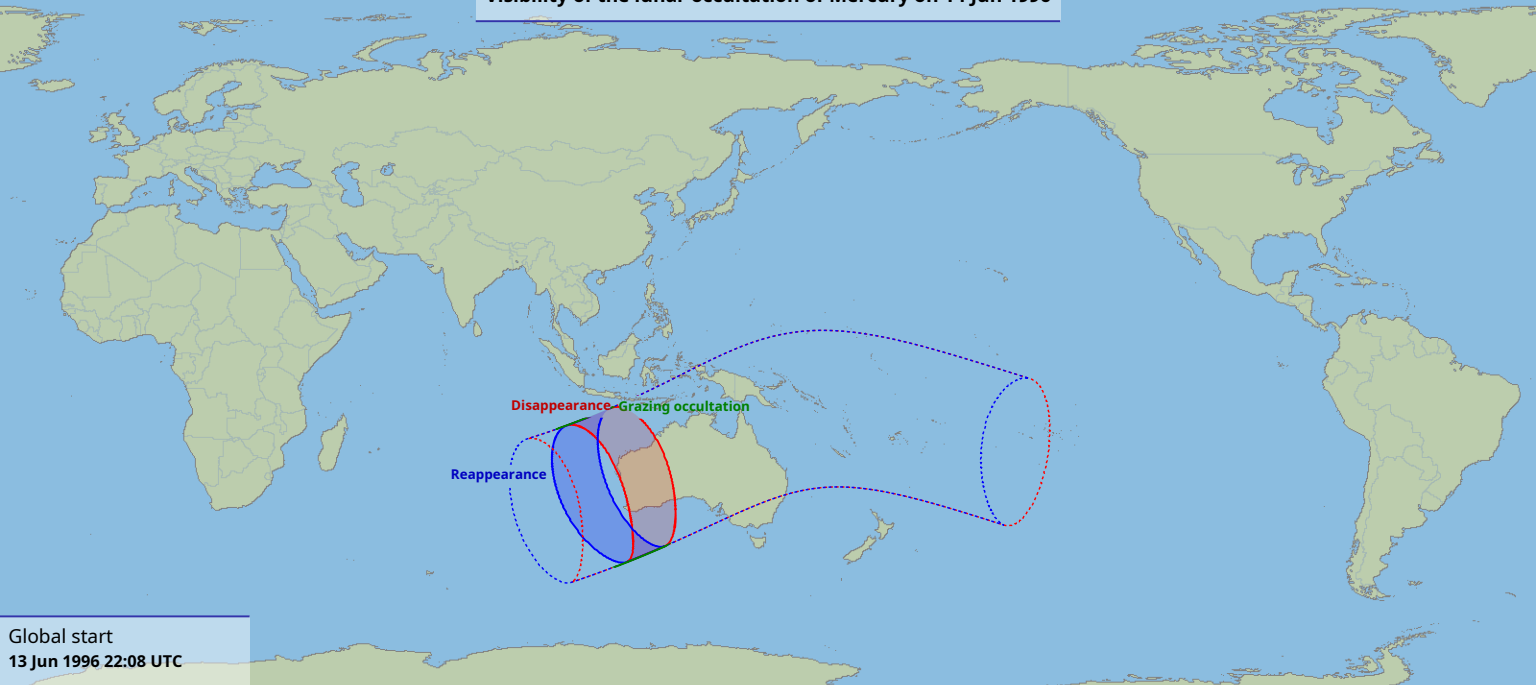

Visibility of the lunar occultation of Mercury on 14 Jun 1996

Global start
13 Jun 1996 22:08 UTC

Global end
14 Jun 1996 02:46 UTC