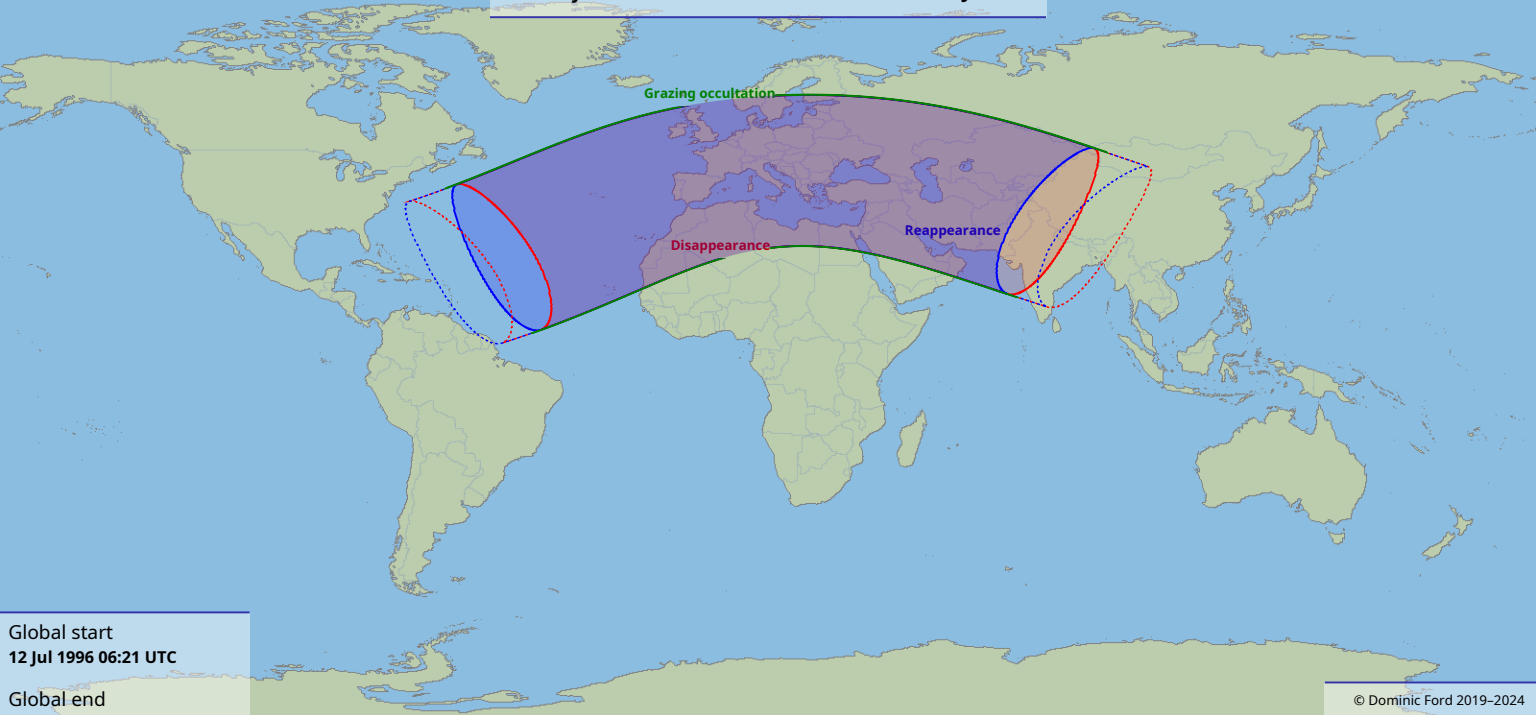

Visibility of the lunar occultation of Venus on 12 Jul 1996

Global start
12 Jul 1996 06:21 UTC

Global end
12 Jul 1996 10:48 UTC