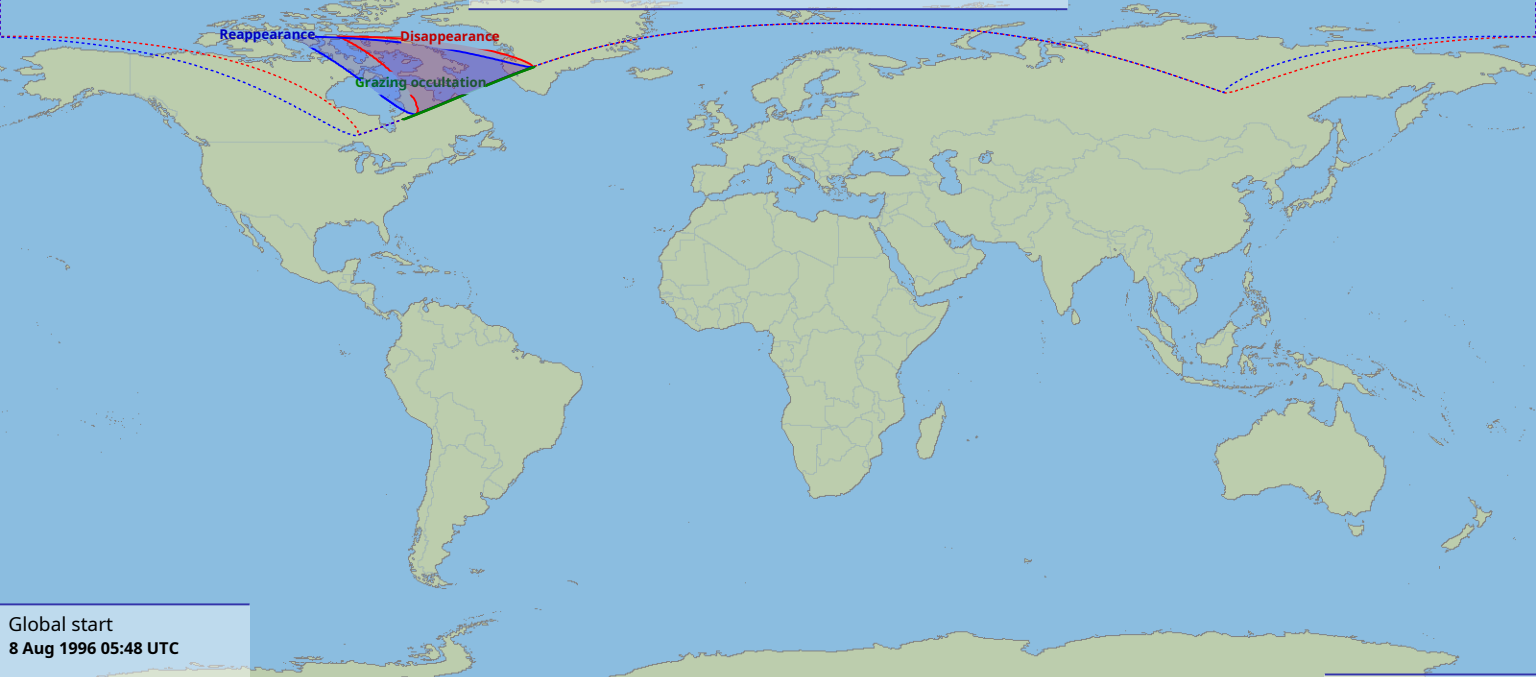

Visibility of the lunar occultation of Aldebaran on 8 Aug 1996

Global start
8 Aug 1996 05:48 UTC

Global end
8 Aug 1996 07:55 UTC