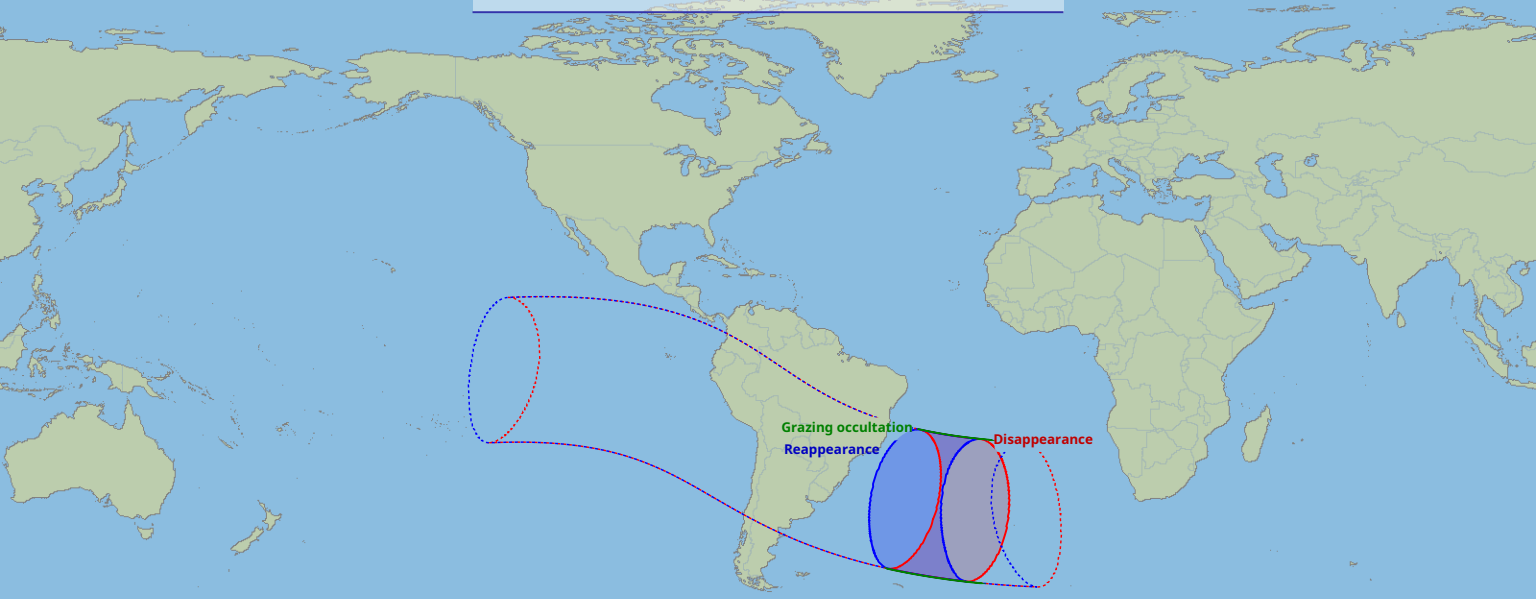

Visibility of the lunar occultation of Mercury on 16 Aug 1996

Global start
16 Aug 1996 15:47 UTC

Global end
16 Aug 1996 20:38 UTC