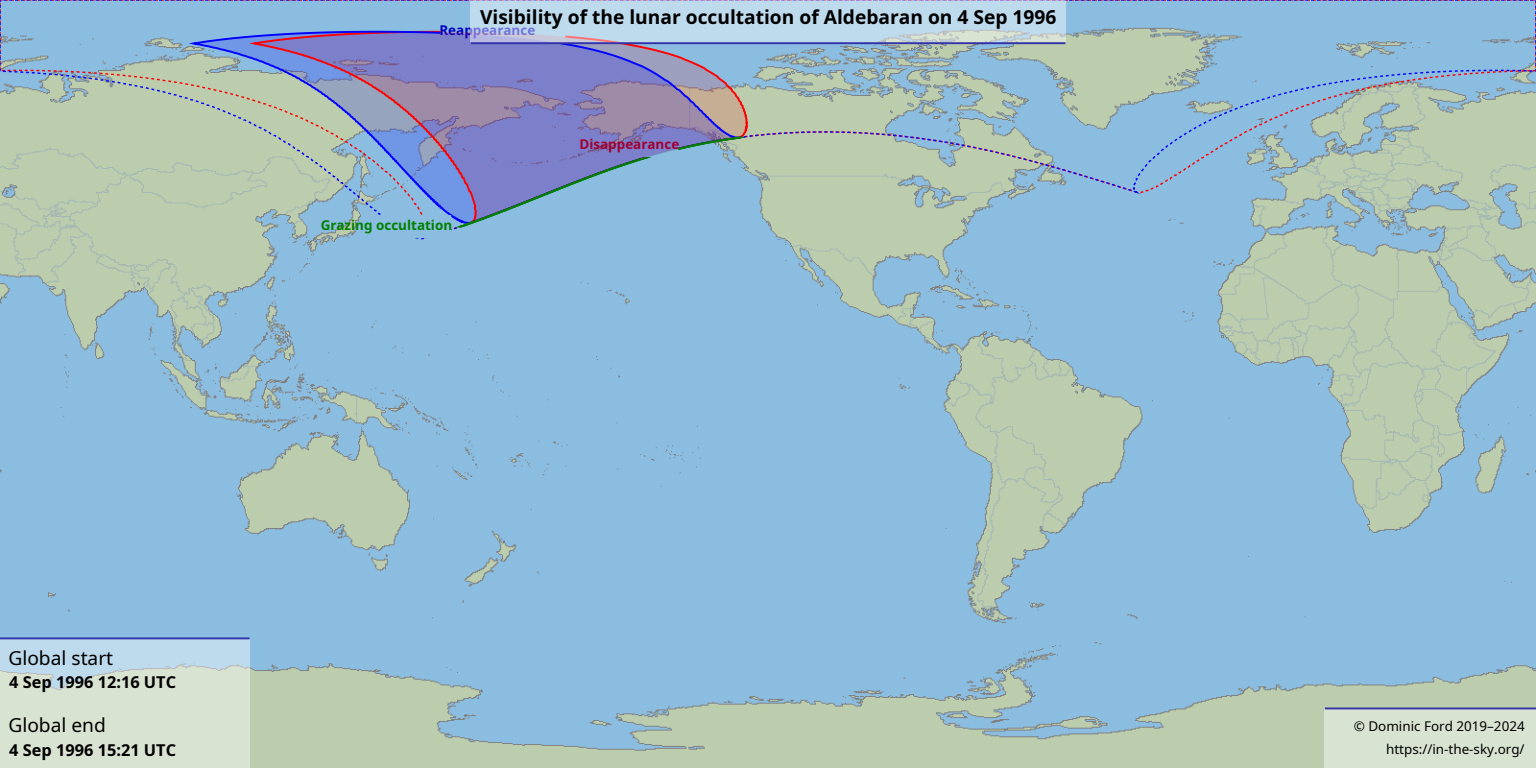

Visibility of the lunar occultation of Aldebaran on 4 Sep 1996

Grazing occultation

Disappearance

Reappearance

Global start
4 Sep 1996 12:16 UTC

Global end
4 Sep 1996 15:21 UTC