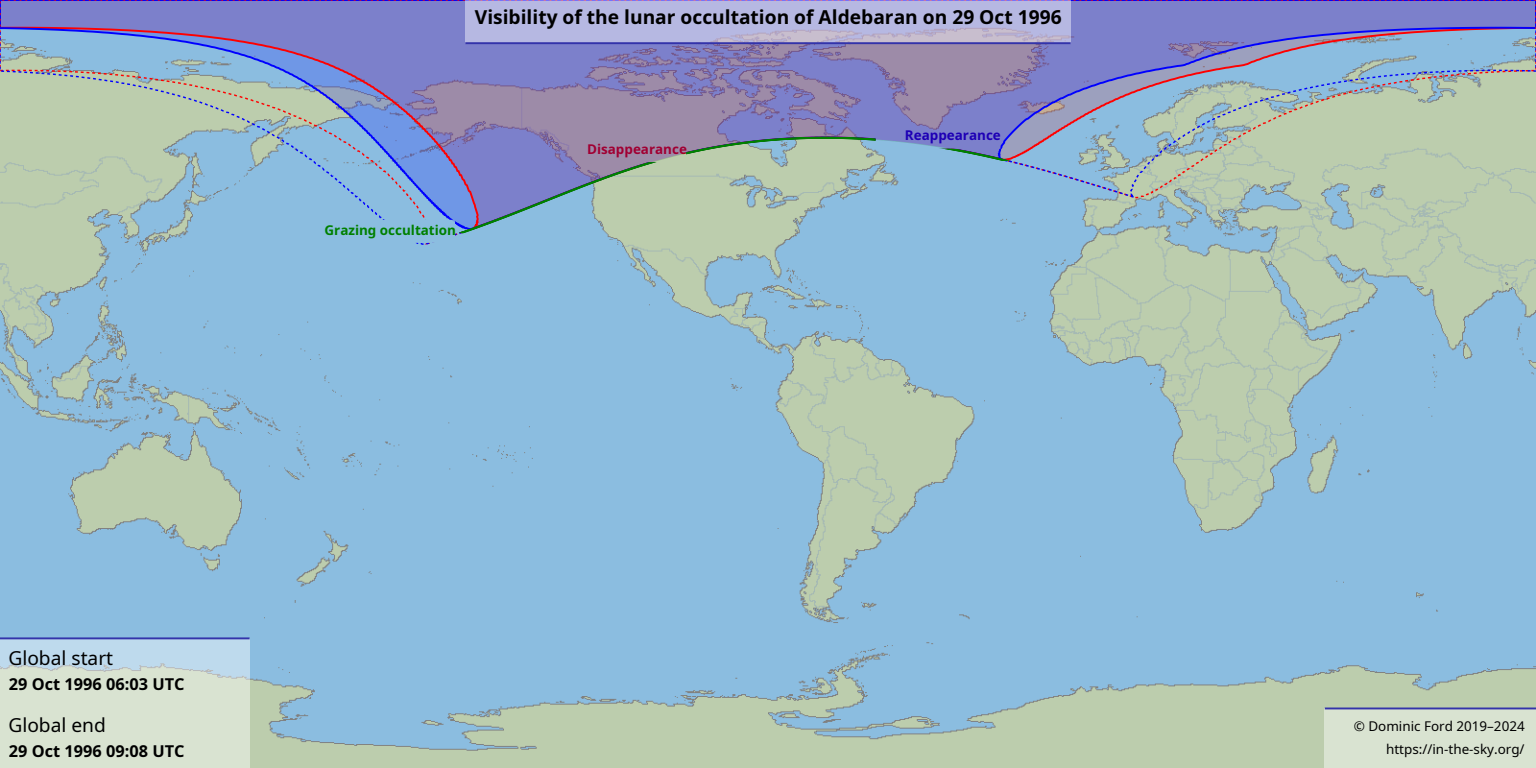

# Visibility of the lunar occultation of Aldebaran on 29 Oct 1996

Global start  
29 Oct 1996 06:03 UTC

Global end  
29 Oct 1996 09:08 UTC