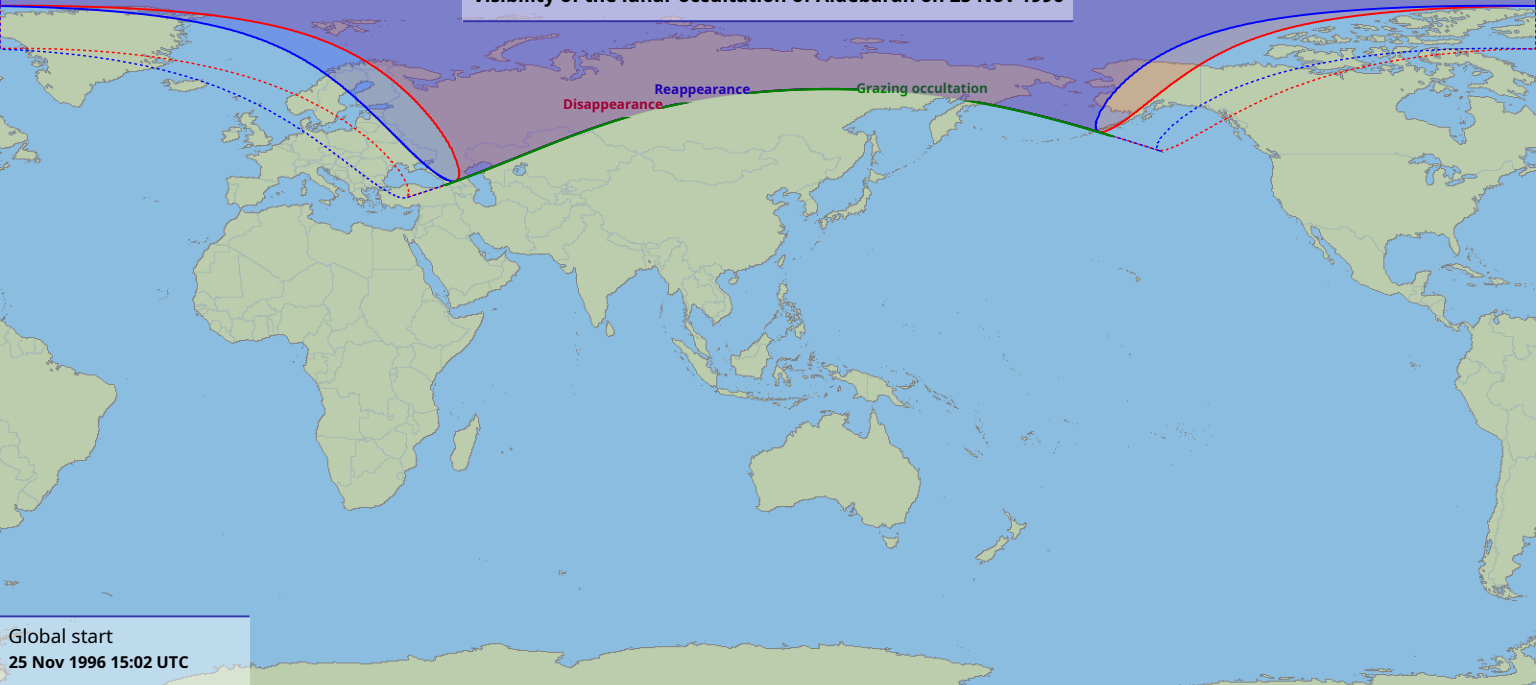

Visibility of the lunar occultation of Aldebaran on 25 Nov 1996

Global start
25 Nov 1996 15:02 UTC

Global end
25 Nov 1996 17:47 UTC