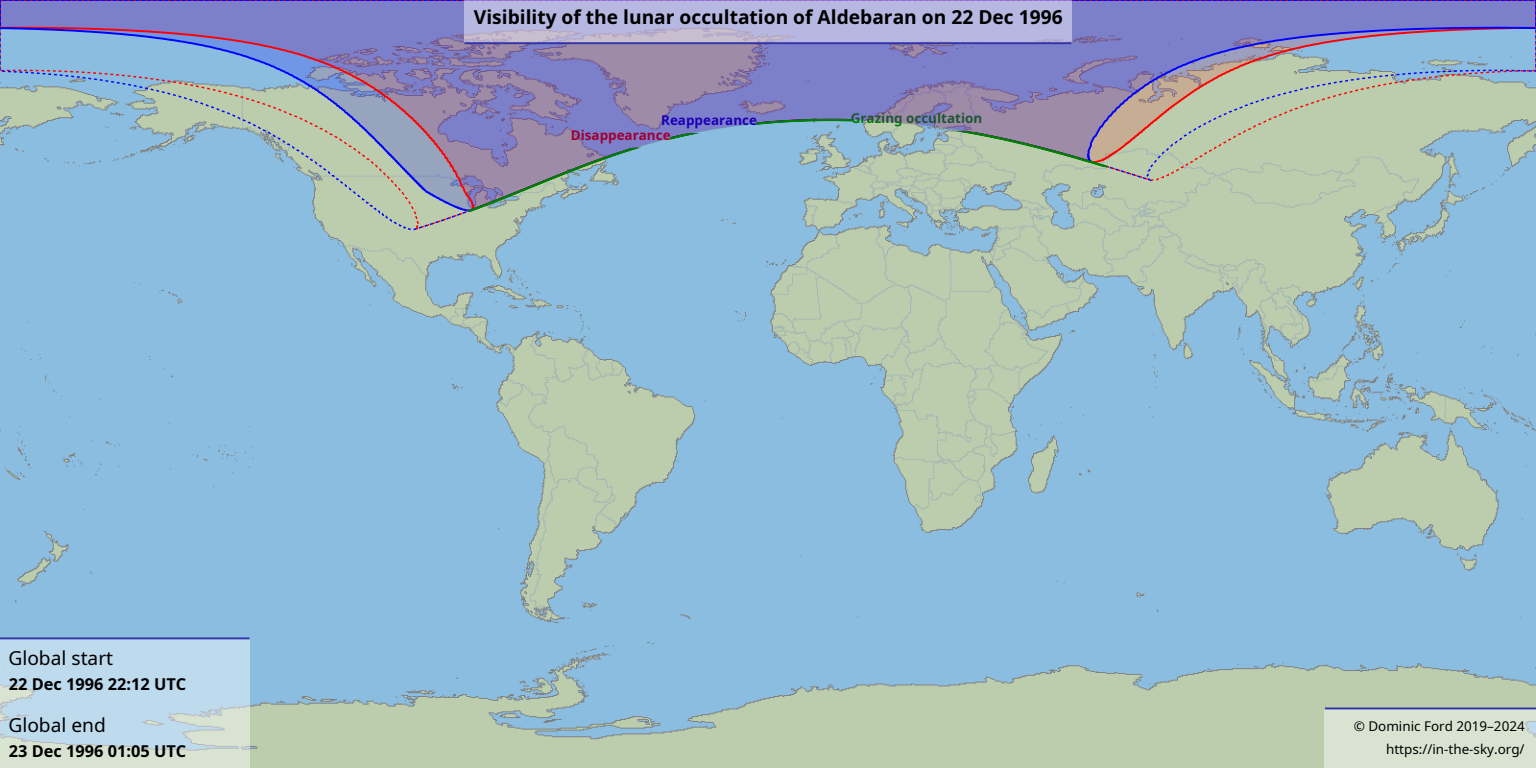

Visibility of the lunar occultation of Aldebaran on 22 Dec 1996

Global start
22 Dec 1996 22:12 UTC

Global end
23 Dec 1996 01:05 UTC