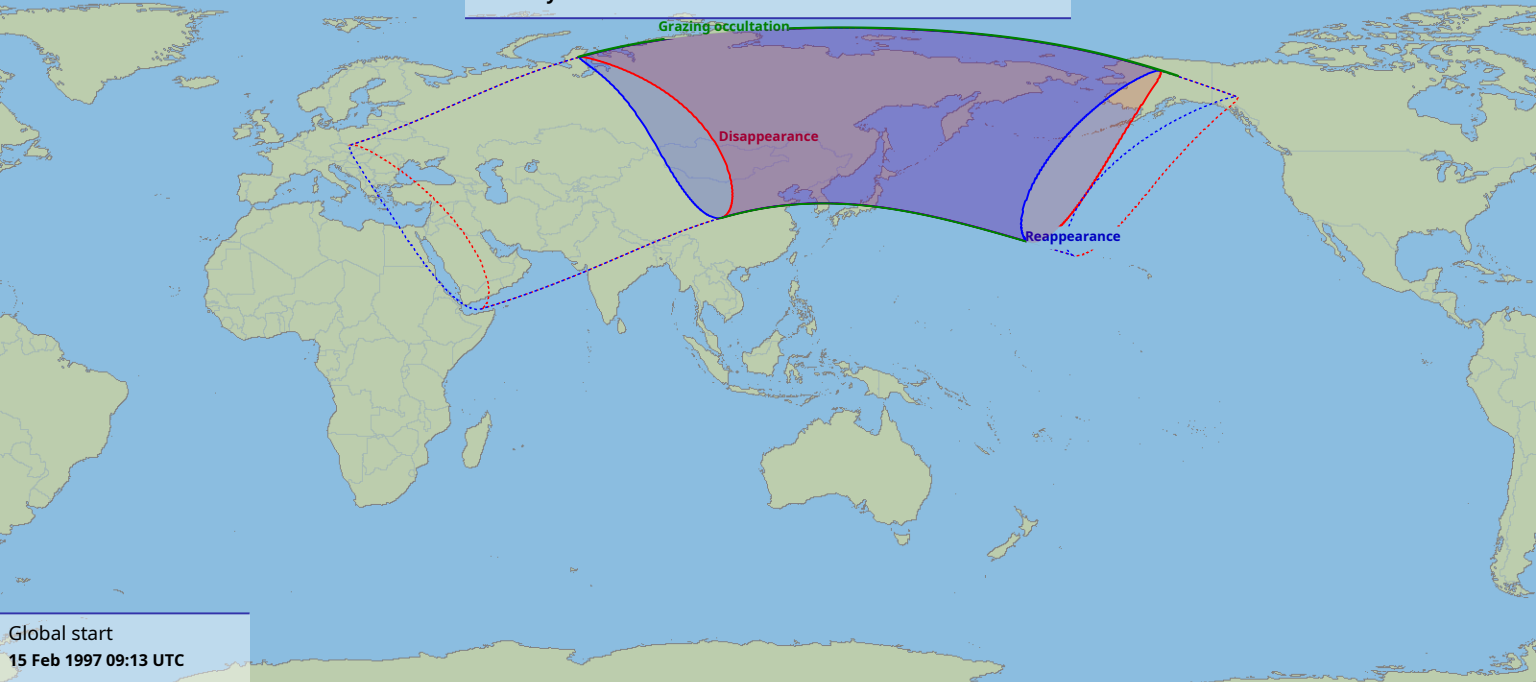

Visibility of the lunar occultation of Aldebaran on 15 Feb 1997

Global start
15 Feb 1997 09:13 UTC

Global end
15 Feb 1997 13:12 UTC