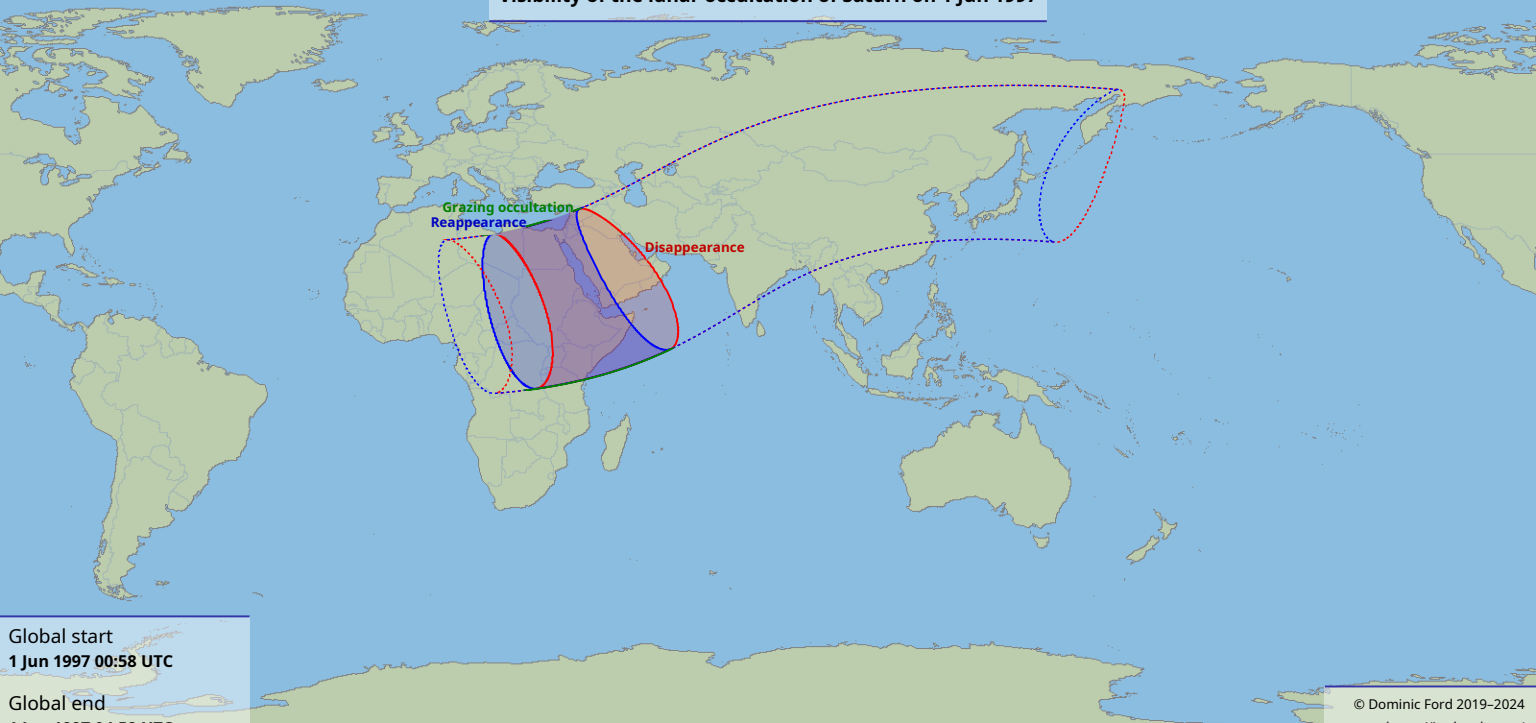

Visibility of the lunar occultation of Saturn on 1 Jun 1997

Global start
1 Jun 1997 00:58 UTC

Global end
1 Jun 1997 04:58 UTC