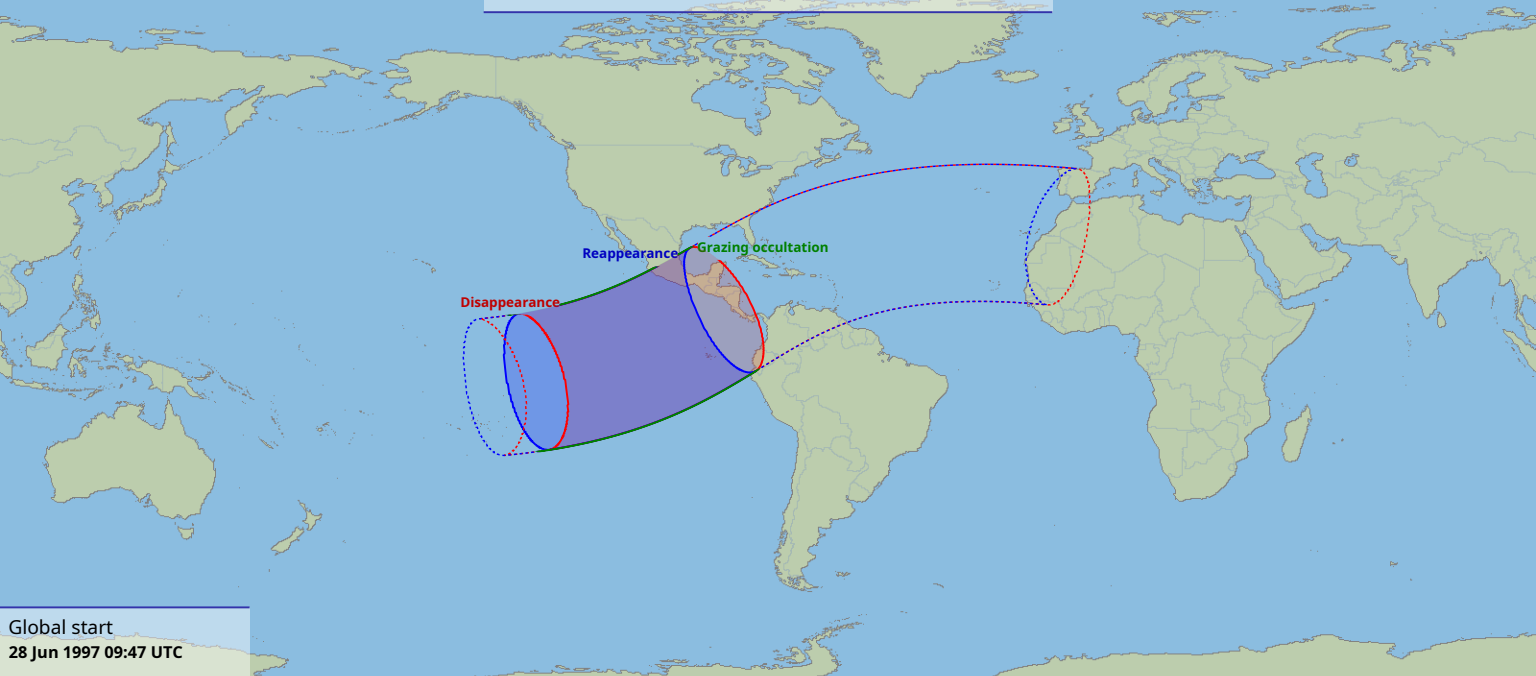

Visibility of the lunar occultation of Saturn on 28 Jun 1997

Global start
28 Jun 1997 09:47 UTC

Global end
28 Jun 1997 14:03 UTC