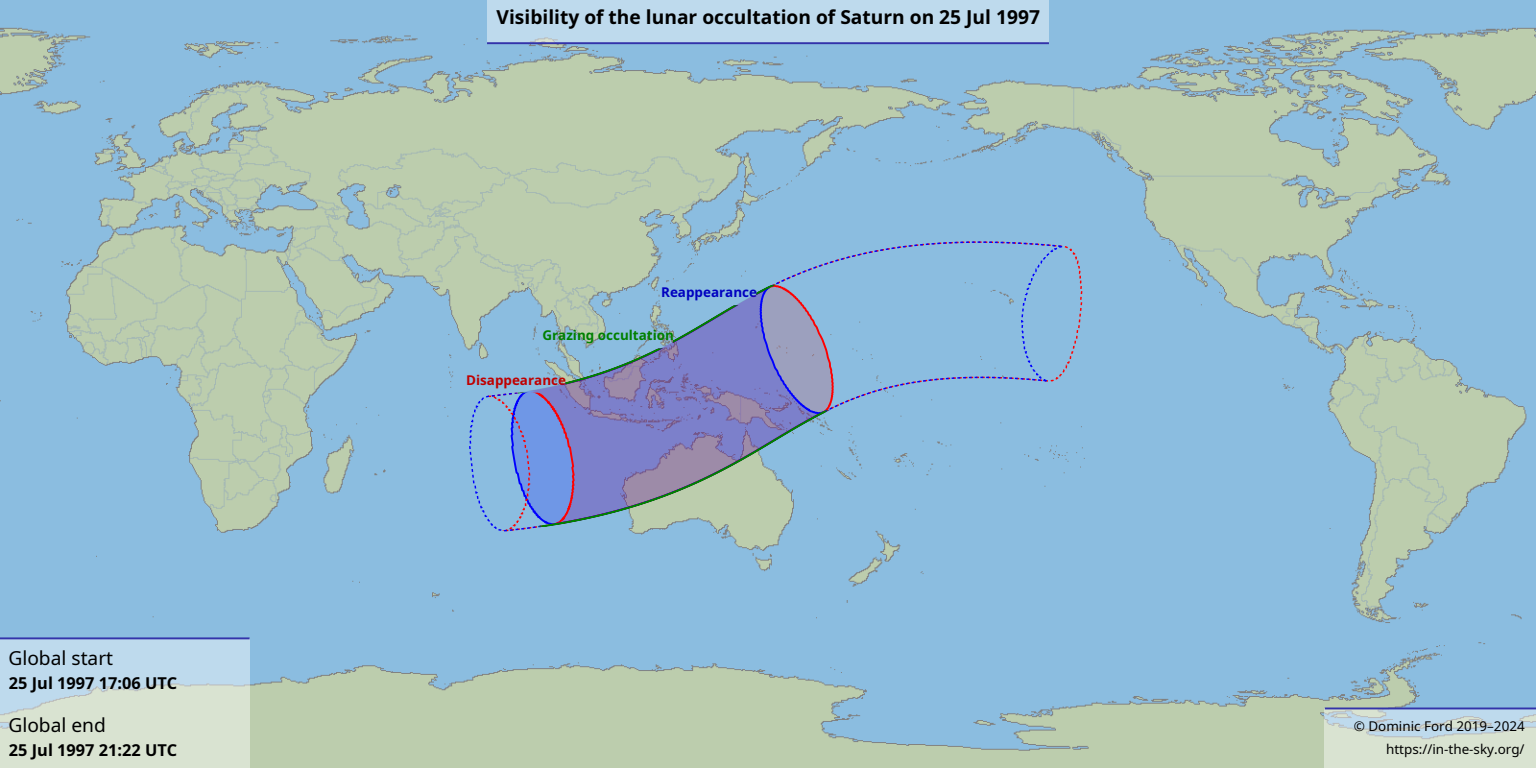

Visibility of the lunar occultation of Saturn on 25 Jul 1997

Global start
25 Jul 1997 17:06 UTC

Global end
25 Jul 1997 21:22 UTC