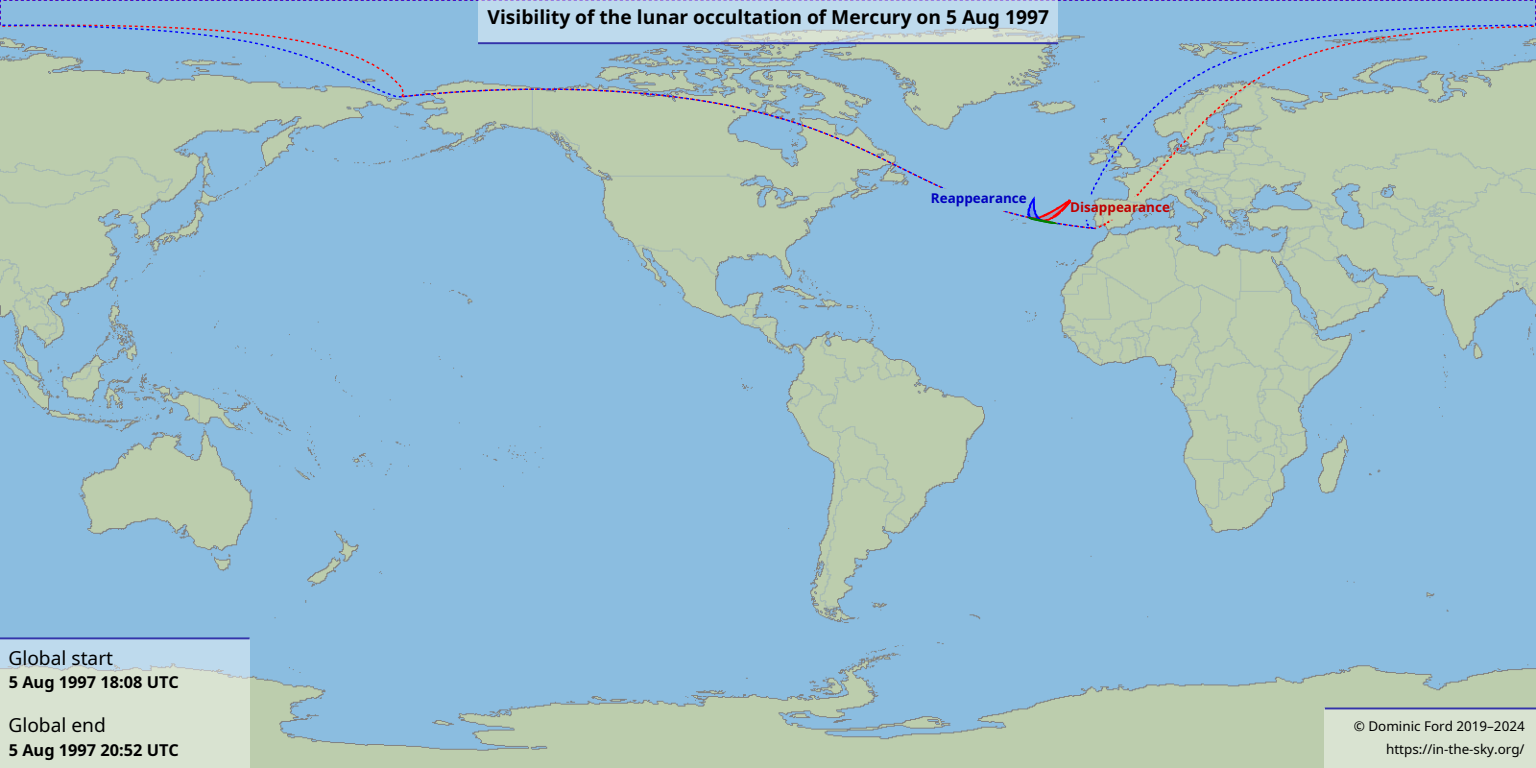

# Visibility of the lunar occultation of Mercury on 5 Aug 1997

Reappearance

Disappearance

Global start  
5 Aug 1997 18:08 UTC

Global end  
5 Aug 1997 20:52 UTC